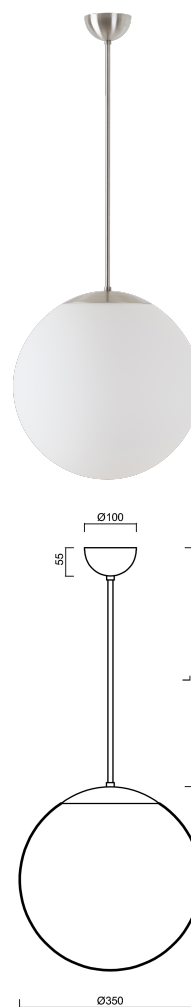

ISIS P3A PM-M

Product code: ISI47134

Type: Z11/PM3AM/L80 NB HF*

Short description of the luminaire: Stainless steel brushed | pendant E27 light with HF sensor | matt PMMA shade | rod pendant 80 cm |

Technical data

Types of luminaires	Sensor
Mounting type	Suspended - rod
Base material	stainless steel steel
Shade material	opal polymethyl methacrylate
Base color	brushed stainless steel
Shade color	white
Holding the shade	steel holder
Mounting location	ceiling
Width	350 mm
Length	350 mm
Height	350 mm
Diameter	ø 350 mm
Suspension length	800 mm
mounting holes (diameter)	none
Impact strength	IK06
Operating temperature	from -20°C to +30°C

Electrical data

Power consumption	40 W
Ingress Protection	IP40
Socket	E27
Sensor	HF
terminal block	none

Luminous data

Blue light hazard	Risk group 0

Eulum data for calculation programs are available at www.osmont.cz.