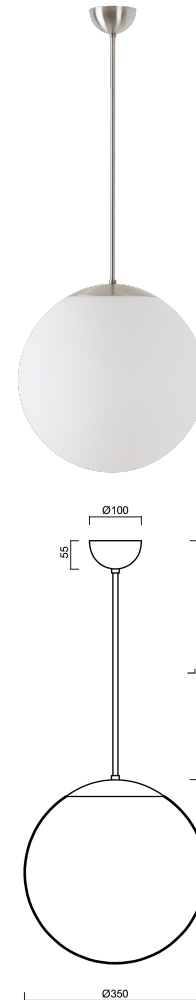

ISIS P3A PM-M

Product code: ISI47133

Type: Z11/PM3AM/L80 NB*

Short description of the luminaire: Stainless steel brushed | pendant E27 light ON/OFF | matt PMMA shade | rod pendant 80 cm |

Technical data

Types of luminaires	Classic on/off
Mounting type	Suspended - rod
Base material	stainless steel steel
Shade material	opal polymethyl methacrylate
Base color	brushed stainless steel
Shade color	white
Holding the shade	steel holder
Mounting location	ceiling
Width	350 mm
Length	350 mm
Height	350 mm
Diameter	ø 350 mm
Suspension length	800 mm
mounting holes (diameter)	none
Impact strength	IK06
Operating temperature	from -20°C to +30°C

Electrical data

Power consumption	40 W
Ingress Protection	IP40
Socket	E27
terminal block	none

Luminous data

Blue light hazard	Risk group 0

Eulum data for calculation programs are available at www.osmont.cz.