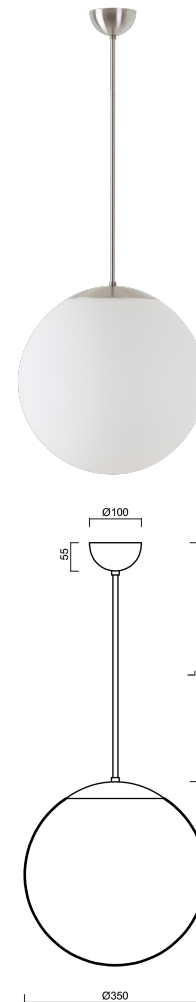

ISIS P3A PM-M

Product code: ISI47131

Type: Z11/PM3AM/L60 NB*

Short description of the luminaire: Stainless steel brushed | pendant E27 light ON/OFF | matt PMMA shade | rod pendant 60 cm |

Technical data

Types of luminaires	Classic on/off
Mounting type	Suspended - rod
Base material	stainless steel steel
Shade material	opal polymethyl methacrylate
Base color	brushed stainless steel
Shade color	white
Holding the shade	steel holder
Mounting location	ceiling
Width	350 mm
Length	350 mm
Height	350 mm
Diameter	ø 350 mm
Suspension length	600 mm
mounting holes (diameter)	none
Impact strength	IK06
Operating temperature	from -20°C to +30°C

Electrical data

Power consumption	40 W
Ingress Protection	IP40
Socket	E27
terminal block	none

Luminous data

Blue light hazard	Risk group 0

Eulum data for calculation programs are available at www.osmont.cz.