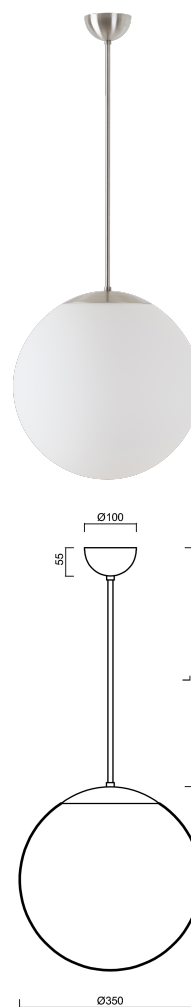

ISIS P3A PM-M

Product code: ISI47129

Type: Z11/PM3AM/L40 NB*

Short description of the luminaire: Stainless steel brushed | pendant E27 light ON/OFF | matt PMMA shade | rod pendant 40 cm |

Technical data

Types of luminaires	Classic on/off
Mounting type	Suspended - rod
Base material	stainless steel steel
Shade material	opal polymethyl methacrylate
Base color	brushed stainless steel
Shade color	white
Holding the shade	steel holder
Mounting location	ceiling
Width	350 mm
Length	350 mm
Height	350 mm
Diameter	ø 350 mm
Suspension length	400 mm
mounting holes (diameter)	none
Impact strength	IK06
Operating temperature	from -20°C to +30°C

Electrical data

Power consumption	40 W
Ingress Protection	IP40
Socket	E27
terminal block	none

Luminous data

Blue light hazard	Risk group 0

Eulum data for calculation programs are available at www.osmont.cz.