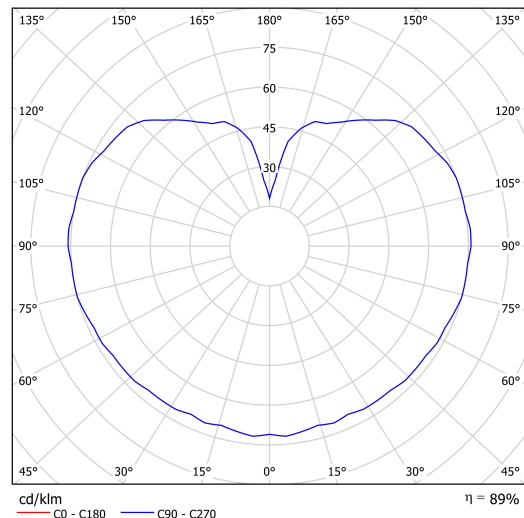

ISIS P3A PM-M

Product code: ISI47128

Type: Z11/PM3AM/L20 NB HF*

Short description of the luminaire: Stainless steel brushed | pendant E27 light with HF sensor | matt PMMA shade | rod pendant 20 cm |

Technical data

Types of luminaires	Sensor
Mounting type	Suspended - rod
Base material	stainless steel steel
Shade material	opal polymethyl methacrylate
Base color	brushed stainless steel
Shade color	white
Holding the shade	steel holder
Mounting location	ceiling
Width	350 mm
Length	350 mm
Height	350 mm
Diameter	ø 350 mm
Suspension length	200 mm
mounting holes (diameter)	none
Impact strength	IK06
Operating temperature	from -20°C to +30°C

Electrical data

Power consumption	40 W
Ingress Protection	IP40
Socket	E27
Sensor	HF
terminal block	none

Luminous data

Blue light hazard	Risk group 0

Eulum data for calculation programs are available at www.osmont.cz.