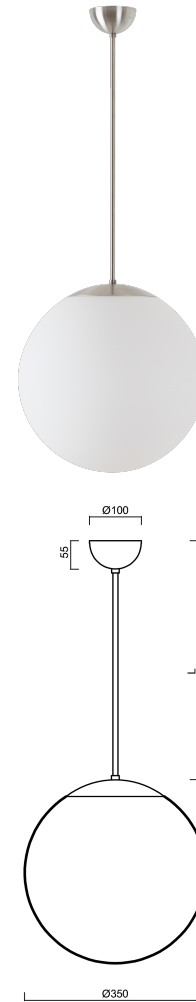

ISIS P3A PM-M

Product code: ISI47128

Type: Z11/PM3AM/L20 NB HF*

Short description of the luminaire: Stainless steel brushed | pendant E27 light with HF sensor | matt PMMA shade | rod pendant 20 cm |

Technical data

Types of luminaires	Sensor
Mounting type	Suspended - rod
Base material	stainless steel steel
Shade material	opal polymethyl methacrylate
Base color	brushed stainless steel
Shade color	white
Holding the shade	steel holder
Mounting location	ceiling
Width	350 mm
Length	350 mm
Height	350 mm
Diameter	ø 350 mm
Suspension length	200 mm
mounting holes (diameter)	none
Impact strength	IK06
Operating temperature	from -20°C to +30°C

Electrical data

Power consumption	40 W
Ingress Protection	IP40
Socket	E27
Sensor	HF
terminal block	none

Luminous data

Blue light hazard	Risk group 0

Eulum data for calculation programs are available at www.osmont.cz.