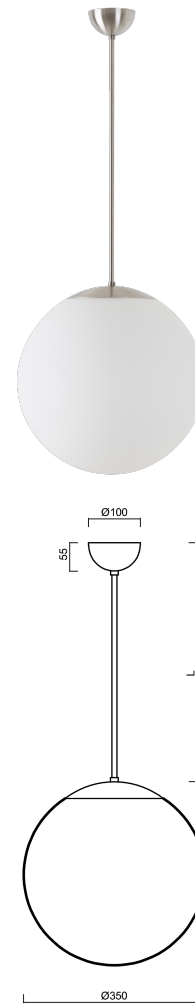

ISIS P3A PM-M

Product code: ISI47127

Type: Z11/PM3AM/L20 NB*

Short description of the luminaire: Stainless steel brushed | pendant E27 light ON/OFF | matt PMMA shade | rod pendant 20 cm |

Technical data

Types of luminaires	Classic on/off
Mounting type	Suspended - rod
Base material	stainless steel steel
Shade material	opal polymethyl methacrylate
Base color	brushed stainless steel
Shade color	white
Holding the shade	steel holder
Mounting location	ceiling
Width	350 mm
Length	350 mm
Height	350 mm
Diameter	ø 350 mm
Suspension length	200 mm
mounting holes (diameter)	none
Impact strength	IK06
Operating temperature	from -20°C to +30°C

Electrical data

Power consumption	40 W
Ingress Protection	IP40
Socket	E27
terminal block	none

Luminous data

Blue light hazard	Risk group 0

Eulum data for calculation programs are available at www.osmont.cz.