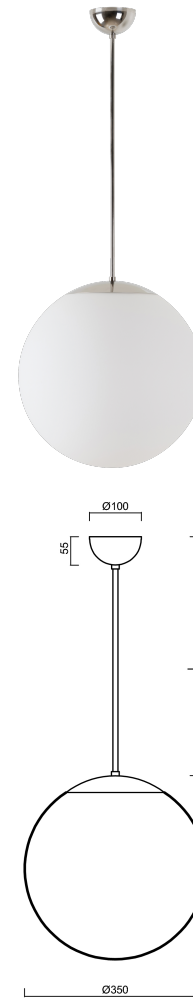

ISIS P3A PM-M

Z11/PM3AM/L80 NL HF*

WWW.OSMONT.CZ

ISIS P3A PM-M

Product code: ISI47124

Type: Z11/PM3AM/L80 NL HF*

Short description of the luminaire: Stainless steel polished | pendant E27 light with HF sensor | matt PMMA shade | rod pendant 80 cm |

Technical data

Types of luminaires	Sensor
Mounting type	Suspended - rod
Base material	stainless steel steel
Shade material	opal polymethyl methacrylate
Base color	polished stainless steel
Shade color	white
Holding the shade	steel holder
Mounting location	ceiling
Width	350 mm
Length	350 mm
Height	350 mm
Diameter	ø 350 mm
Suspension length	800 mm
mounting holes (diameter)	none
Impact strength	IK06
Operating temperature	from -20°C to +30°C

TECHNICAL SHEET

Logistical data

EAN	8591728210625
Warranty*	60 months

**The warranty for the batteries is valid for 36 months from the date of purchase.*

Additional assortment:

Lampshade

Product code	Name	Color	Picture	Drawing
20727	PM3AM (350mm)	white		