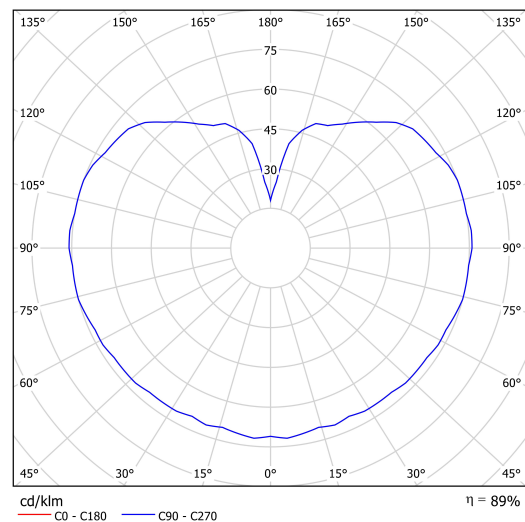

Technical data

Types of luminaires	Sensor
Mounting type	Suspended - rod
Base material	stainless steel steel
Shade material	opal polymethyl methacrylate
Base color	polished stainless steel
Shade color	white
Holding the shade	steel holder
Mounting location	ceiling
Width	350 mm
Length	350 mm
Height	350 mm
Diameter	ø 350 mm
Suspension length	800 mm
mounting holes (diameter)	none
Impact strength	IK06
Operating temperature	from -20°C to +30°C

Electrical data

Power consumption	40 W
Ingress Protection	IP40
Socket	E27
Sensor	HF
terminal block	none

Luminous data

Blue light hazard	Risk group 0
-------------------	--------------

Eulum data for calculation programs are available at www.osmont.cz.