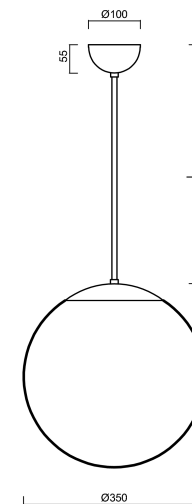

ISIS P3A PM-M

Product code: ISI47103

Type: Z11/PM3AM/L80 C*

Short description of the luminaire: Black colour | pendant E27 light ON/OFF | matt PMMA shade | rod pendant 80 cm |

Technical data

Types of luminaires	Classic on/off
Mounting type	Suspended - rod
Base material	steel
Shade material	opal polymethyl methacrylate
Base color	black Ral9005
Shade color	white
Holding the shade	steel holder
Mounting location	ceiling
Width	350 mm
Length	350 mm
Height	350 mm
Diameter	ø 350 mm
Suspension length	800 mm
mounting holes (diameter)	none
Impact strength	IK06
Operating temperature	from -20°C to +30°C

Electrical data

Power consumption	40 W
Ingress Protection	IP40
Socket	E27
terminal block	none

Luminous data

Blue light hazard	Risk group 0

Eulum data for calculation programs are available at www.osmont.cz.