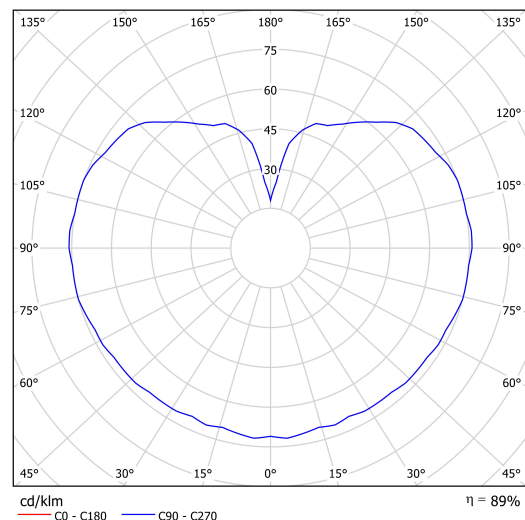

ISIS P3A PM-M

Product code: ISI47103

Type: Z11/PM3AM/L80 C*

Short description of the luminaire: Black colour | pendant E27 light ON/OFF | matt PMMA shade | rod pendant 80 cm |

Technical data

Types of luminaires	Classic on/off
Mounting type	Suspended - rod
Base material	steel
Shade material	opal polymethyl methacrylate
Base color	black Ral9005
Shade color	white
Holding the shade	steel holder
Mounting location	ceiling
Width	350 mm
Length	350 mm
Height	350 mm
Diameter	ø 350 mm
Suspension length	800 mm
mounting holes (diameter)	none
Impact strength	IK06
Operating temperature	from -20°C to +30°C

Electrical data

Power consumption	40 W
Ingress Protection	IP40
Socket	E27
terminal block	none

Luminous data

Blue light hazard	Risk group 0

Eulum data for calculation programs are available at www.osmont.cz.