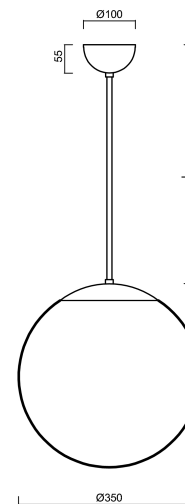

ISIS P3A PM-M

Product code: ISI47087

Type: Z11/PM3AM/L20 B*

Short description of the luminaire: White colour | pendant E27 light ON/OFF | matt PMMA shade | rod pendant 20 cm |

Technical data

Types of luminaires	Classic on/off
Mounting type	Suspended - rod
Base material	steel
Shade material	opal polymethyl methacrylate
Base color	white Ral9003
Shade color	white
Holding the shade	steel holder
Mounting location	ceiling
Width	350 mm
Length	350 mm
Height	350 mm
Diameter	ø 350 mm
Suspension length	200 mm
mounting holes (diameter)	none
Impact strength	IK06
Operating temperature	from -20°C to +30°C

Electrical data

Power consumption	40 W
Ingress Protection	IP40
Socket	E27
terminal block	none

Luminous data

Blue light hazard	Risk group 0

Eulum data for calculation programs are available at www.osmont.cz.