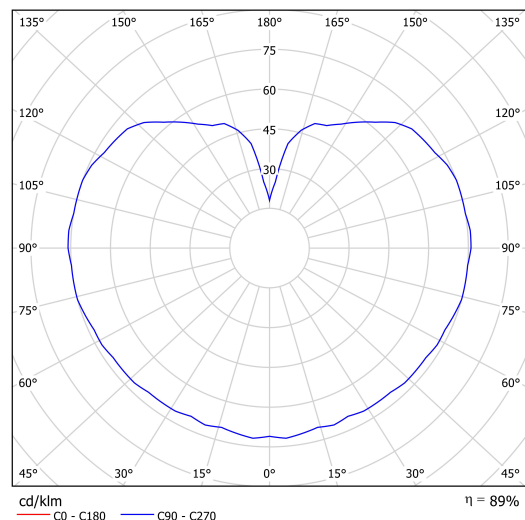

ISIS P3A PM-M

Product code: ISI47087

Type: Z11/PM3AM/L20 B*

Short description of the luminaire: White colour | pendant E27 light ON/OFF | matt PMMA shade | rod pendant 20 cm |

Technical data

Types of luminaires	Classic on/off
Mounting type	Suspended - rod
Base material	steel
Shade material	opal polymethyl methacrylate
Base color	white Ral9003
Shade color	white
Holding the shade	steel holder
Mounting location	ceiling
Width	350 mm
Length	350 mm
Height	350 mm
Diameter	ø 350 mm
Suspension length	200 mm
mounting holes (diameter)	none
Impact strength	IK06
Operating temperature	from -20°C to +30°C

Electrical data

Power consumption	40 W
Ingress Protection	IP40
Socket	E27
terminal block	none

Luminous data

Blue light hazard	Risk group 0

Eulum data for calculation programs are available at www.osmont.cz.