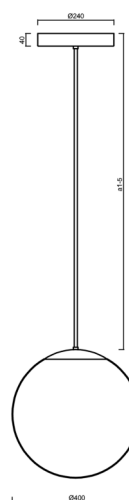

## Technical

Types of luminaires	Emergency combined
Mounting type	Suspended - rod
Base material	brass
Shade material	opal polymethyl methacrylate
Base color	polished brass
Shade color	white
Holding the shade	steel holder
Mounting location	ceiling
Width	400 mm
Length	400 mm
Height	400 mm
Diameter	ø 400 mm
Hinge length	600 mm
mounting holes (diameter)	3xø5mm
Cable entrance	2xø16mm
Energy Class	D
Impact strength	IK06
Operating temperature	from 0°C to +30°C

## Installation dimensions: