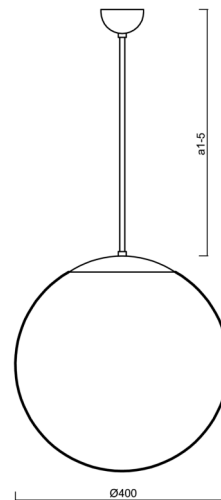

ISIS P3 PM-M

LED-5L06E600Z11/PM3M/a1/NK1W NB 4K#

WWW.OSMONT.CZ

ISIS P3 PM-M

Product code: IS164975

Type: LED-5L06E600Z11/PM3M/a1/NK1W NB 4K#

Short description of the luminaire: Stainless brushed pendant LED light with emergency unit combined and PMMA matt shade.

Technical

| | |
|------------------------------|------------------------------|
| Types of luminaires | Emergency combined |
| Mounting type | Suspended - rod |
| Base material | stainless steel steel |
| Shade material | opal polymethyl methacrylate |
| Base color | brushed stainless steel |
| Shade color | white |
| Holding the shade | steel holder |
| Mounting location | ceiling |
| Width | 400 mm |
| Length | 400 mm |
| Height | 400 mm |
| Diameter | ø 400 mm |
| Hinge length | 200 mm |
| mounting holes (diameter) | none |
| Installation wire (diameter) | none |
| Energy Class | D |
| Impact strength | IK06 |
| Operating temperature | from 0°C to +30°C |