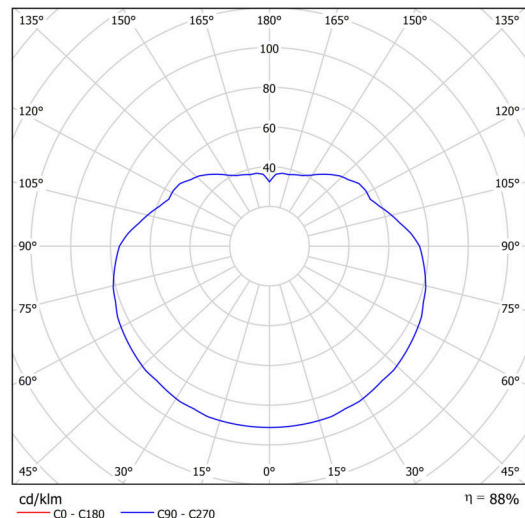

Luminous

Lum. flux of luminaire	4070 lm
Lum. flux of light source	4630 lm
Lum. flux of light source in emergency mode	170 lm
Luminaire efficacy	150 lm/W
Temperature	4000 K
Rated life time LED L80/B10	100000 hours
CRI	Ra80
MacAdam	3
Blue light hazard	Risk group 0