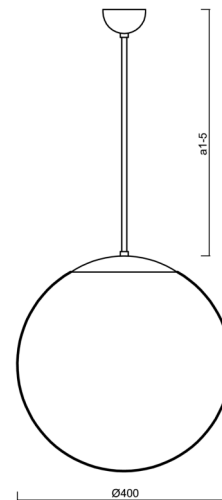

ISIS P3 PM-M

Product code: ISI64453

Type: LED-5L06E600Z11/PM3M/a4 NL 3K#

Short description of the luminaire: Stainless polished pendant LED light ON/OFF and PMMA matt shade.

Technical

Types of luminaires	Classic on/off
Mounting type	Suspended - rod
Base material	stainless steel steel
Shade material	opal polymethyl methacrylate
Base color	polished stainless steel
Shade color	white
Holding the shade	steel holder
Mounting location	ceiling
Width	400 mm
Length	400 mm
Height	400 mm
Diameter	ø 400 mm
Hinge length	800 mm
mounting holes (diameter)	none
Installation wire (diameter)	none
Energy Class	D
Impact strength	IK06
Operating temperature	from -20°C to +30°C

Electric

Power consumption	27 W
Ingress Protection	IP40
Socket	LED modul
terminal block	none
Automatic circuit breaker type B10A	31 pcs
Automatic circuit breaker type B16A	50 pcs
Automatic circuit breaker type C10A	52 pcs
Automatic circuit breaker type C16A	85 pcs

Luminous

Lum. flux of luminaire	3910 lm
Lum. flux of light source	4440 lm
Luminaire efficacy	144 lm/W
Temperature	3000 K
Rated life time LED L80/B10	100000 hours
CRI	Ra80
MacAdam	3
Blue light hazard	Risk group 0

Eulum data for calculation programs are available at www.osmont.cz.