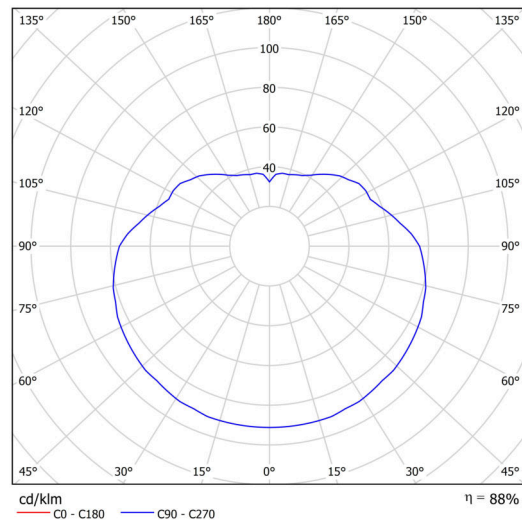

ISIS P3 PM-M

Product code: ISI64453

Type: LED-5L06E600Z11/PM3M/a4 NL 3K#

Short description of the luminaire: Stainless polished pendant LED light ON/OFF and PMMA matt shade.

Technical

Types of luminaires	Classic on/off
Mounting type	Suspended - rod
Base material	stainless steel steel
Shade material	opal polymethyl methacrylate
Base color	polished stainless steel
Shade color	white
Holding the shade	steel holder
Mounting location	ceiling
Width	400 mm
Length	400 mm
Height	400 mm
Diameter	ø 400 mm
Hinge length	800 mm
mounting holes (diameter)	none
Installation wire (diameter)	none
Energy Class	D
Impact strength	IK06
Operating temperature	from -20°C to +30°C

Electric

Power consumption	27 W
Ingress Protection	IP40
Socket	LED modul
terminal block	none
Automatic circuit breaker type B10A	31 pcs
Automatic circuit breaker type B16A	50 pcs
Automatic circuit breaker type C10A	52 pcs
Automatic circuit breaker type C16A	85 pcs

Luminous

Lum. flux of luminaire	3910 lm
Lum. flux of light source	4440 lm
Luminaire efficacy	144 lm/W
Temperature	3000 K
Rated life time LED L80/B10	100000 hours
CRI	Ra80
MacAdam	3
Blue light hazard	Risk group 0

Eulum data for calculation programs are available at www.osmont.cz.