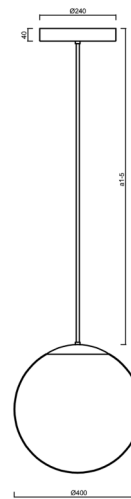

# ISIS P3 PM HP

Product code: ISI72623

Type: LED-5L08E850Z11/PM3/a4/NK1W C 4K#

Short description of the luminaire: Black colour | pendant high-power LED light with emergency backup combined | PMMA shade | rod pendant 80 cm |

## Technical

Types of luminaires	Emergency combined
Mounting type	Suspended - rod
Base material	steel
Shade material	glossy polymethyl methacrylate
Base color	black Ral9005
Shade color	white
Holding the shade	steel holder
Mounting location	ceiling
Width	400 mm
Length	400 mm
Height	400 mm
Diameter	ø 400 mm
Hinge length	800 mm
mounting holes (diameter)	3xø5mm
Cable entrance	2xø16mm
Energy Class	D
Impact strength	IK06
Operating temperature	from 0°C to +30°C

## Installation dimensions: