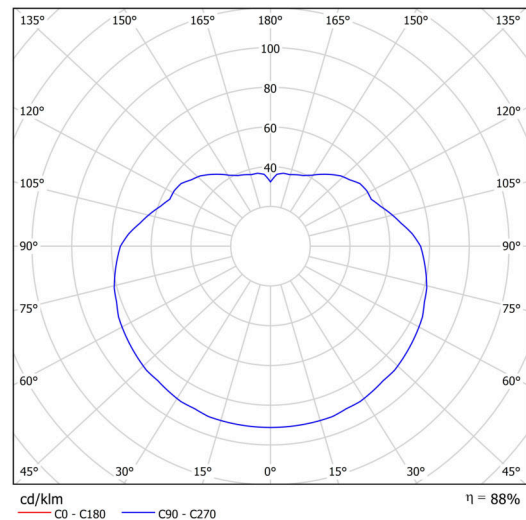

Luminous

Lum. flux of luminaire	7610 lm
Lum. flux of light source	8650 lm
Lum. flux of light source in emergency mode	170 lm
Luminaire efficacy	146 lm/W
Temperature	4000 K
Rated life time LED L80/B10	100000 hours
CRI	Ra80