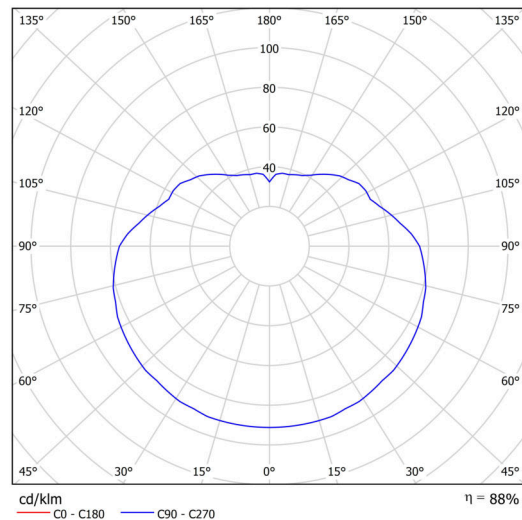

ISIS P3 PM

Product code: ISI63954

Type: LED-5L06E600Z11/PM3/a5 NL DALI 4K#

Short description of the luminaire: Stainless polished pendant LED light DALI and PMMA shade.

Technical

Types of luminaires	Dimmable
Mounting type	Suspended - rod
Base material	stainless steel steel
Shade material	glossy polymethyl methacrylate
Base color	polished stainless steel
Shade color	white
Holding the shade	steel holder
Mounting location	ceiling
Width	400 mm
Length	400 mm
Height	400 mm
Diameter	ø 400 mm
Hinge length	1000 mm
mounting holes (diameter)	none
Installation wire (diameter)	none
Energy Class	D
Impact strength	IK06
Operating temperature	from -20°C to +30°C

Electric

Power consumption	27 W
Ingress Protection	IP40
Socket	LED modul
terminal block	none
Automatic circuit breaker type B10A	31 pcs
Automatic circuit breaker type B16A	50 pcs
Automatic circuit breaker type C10A	52 pcs
Automatic circuit breaker type C16A	85 pcs

Luminous

Lum. flux of luminaire	4070 lm
Lum. flux of light source	4630 lm
Luminaire efficacy	150 lm/W
Temperature	4000 K
Rated life time LED L80/B10	100000 hours
CRI	Ra80
MacAdam	3
Blue light hazard	Risk group 0

Eulum data for calculation programs are available at www.osmont.cz.