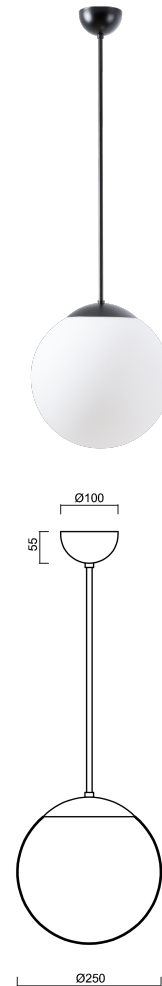

ISIS P2A PM-M

LED-5L06E300Z11/PM2AM/L100 C DALI 4K#

WWW.OSMONT.CZ

ISIS P2A PM-M

Product code: ISI70944

Type: LED-5L06E300Z11/PM2AM/L100 C DALI 4K#

Short description of the luminaire: Black colour | pendant LED light DALI | matt PMMA shade | rod pendant 100 cm |

Technical data

| | |
|---------------------------|------------------------------|
| Types of luminaires | Dimmable |
| Mounting type | Suspended - rod |
| Base material | steel |
| Shade material | opal polymethyl methacrylate |
| Base color | black Ral9005 |
| Shade color | white |
| Holding the shade | steel holder |
| Mounting location | ceiling |
| Width | 250 mm |
| Length | 250 mm |
| Height | 250 mm |
| Diameter | ø 250 mm |
| Suspension length | 1000 mm |
| mounting holes (diameter) | none |
| Energy Class | D |
| Impact strength | IK06 |
| Operating temperature | from -20°C to +30°C |

Electrical data

| | |
|-------------------------------------|-------------------|
| Power consumption | 14 W |
| Ingress Protection | IP40 |
| Socket | LED modul |
| terminal block | none |
| Automatic circuit breaker type B10A | 41 pcs |
| Automatic circuit breaker type B16A | 66 pcs |
| Automatic circuit breaker type C10A | 66 pcs |
| Automatic circuit breaker type C16A | 106 pcs |
| Switching current | ≤ 7,5 A / 16 µsec |
| Number of LED drivers | 1 |

Luminous data

| | |
|-----------------------------|--------------|
| Lum. flux of luminaire | 2090 lm |
| Lum. flux of light source | 2380 lm |
| Luminaire efficacy | 149 lm/W |
| Chromaticity temperature | 4000 K |
| Rated life time LED L80/B10 | 100000 hours |
| CRI | Ra80 |
| MacAdam | 3 |
| Blue light hazard | Risk group 0 |