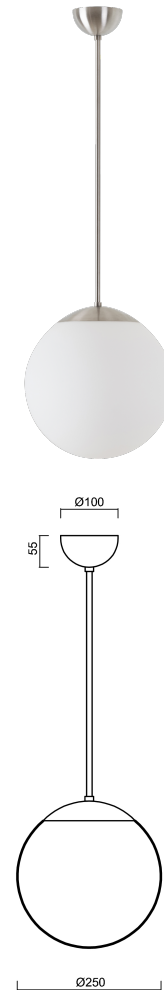

ISIS P2A PM-M

Product code: ISI46991

Type: Z11/PM2AM/L60 NB*

Short description of the luminaire: Stainless steel brushed | pendant E27 light ON/OFF | matt PMMA shade | rod pendant 60 cm |

Technical data

Types of luminaires	Classic on/off
Mounting type	Suspended - rod
Base material	stainless steel steel
Shade material	opal polymethyl methacrylate
Base color	brushed stainless steel
Shade color	white
Holding the shade	steel holder
Mounting location	ceiling
Width	250 mm
Length	250 mm
Height	250 mm
Diameter	ø 250 mm
Suspension length	600 mm
mounting holes (diameter)	none
Impact strength	IK06
Operating temperature	from -20°C to +30°C

Electrical data

Power consumption	25 W
Ingress Protection	IP40
Socket	E27
terminal block	none

Luminous data

Blue light hazard	Risk group 0

Eulum data for calculation programs are available at www.osmont.cz.