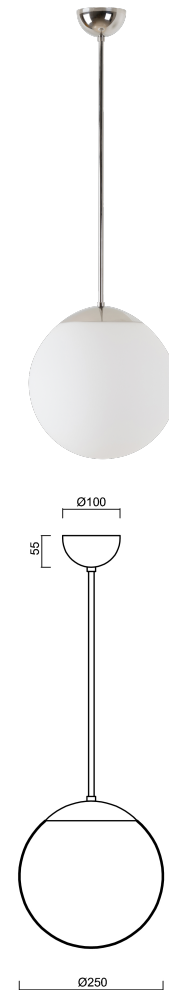

ISIS P2A PM-M

Product code: ISI46979

Type: Z11/PM2AM/L40 NL*

Short description of the luminaire: Stainless steel polished | pendant E27 light ON/OFF | matt PMMA shade | rod pendant 40 cm |

Technical data

Types of luminaires	Classic on/off
Mounting type	Suspended - rod
Base material	stainless steel steel
Shade material	opal polymethyl methacrylate
Base color	polished stainless steel
Shade color	white
Holding the shade	steel holder
Mounting location	ceiling
Width	250 mm
Length	250 mm
Height	250 mm
Diameter	ø 250 mm
Suspension length	400 mm
mounting holes (diameter)	none
Impact strength	IK06
Operating temperature	from -20°C to +30°C

Electrical data

Power consumption	25 W
Ingress Protection	IP40
Socket	E27
terminal block	none

Luminous data

Blue light hazard	Risk group 0

Eulum data for calculation programs are available at www.osmont.cz.