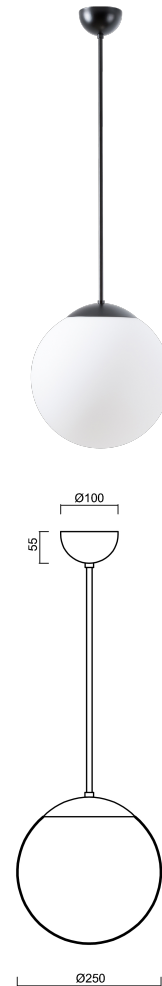

ISIS P2A PM-M

Z11/PM2AM/L80 C*

WWW.OSMONT.CZ

ISIS P2A PM-M

Product code: ISI46963

Type: Z11/PM2AM/L80 C*

Short description of the luminaire: Black colour | pendant E27 light ON/OFF | matt PMMA shade | rod pendant 80 cm |

Technical data

Types of luminaires	Classic on/off
Mounting type	Suspended - rod
Base material	steel
Shade material	opal polymethyl methacrylate
Base color	black Ral9005
Shade color	white
Holding the shade	steel holder
Mounting location	ceiling
Width	250 mm
Length	250 mm
Height	250 mm
Diameter	ø 250 mm
Suspension length	800 mm
mounting holes (diameter)	none
Impact strength	IK06
Operating temperature	from -20°C to +30°C

Electrical data

Power consumption	25 W
Ingress Protection	IP40
Socket	E27
terminal block	none

Luminous data

Blue light hazard	Risk group 0
-------------------	--------------

Eulum data for calculation programs are available at www.osmont.cz.

TECHNICAL SHEET

Logistical data

EAN	8591728209018
Warranty*	60 months

**The warranty for the batteries is valid for 36 months from the date of purchase.*

Additional assortment:

Lampshade

Product code	Name	Color	Picture	Drawing
20725	PM2AM (250mm)	white		