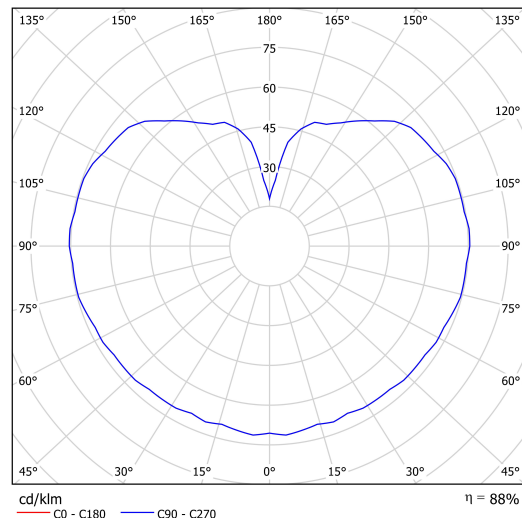

Technical data

| | |
|---------------------------|------------------------------|
| Types of luminaires | Classic on/off |
| Mounting type | Suspended - rod |
| Base material | stainless steel steel |
| Shade material | opal polymethyl methacrylate |
| Base color | brushed stainless steel |
| Shade color | white |
| Holding the shade | steel holder |
| Mounting location | ceiling |
| Width | 250 mm |
| Length | 250 mm |
| Height | 250 mm |
| Diameter | ø 250 mm |
| Suspension length | 400 mm |
| mounting holes (diameter) | none |
| Energy Class | D |
| Impact strength | IK06 |
| Operating temperature | from -20°C to +30°C |

Luminous data

| | |
|-----------------------------|--------------|
| Lum. flux of luminaire | 2010 lm |
| Lum. flux of light source | 2280 lm |
| Luminaire efficacy | 143 lm/W |
| Chromaticity temperature | 3000 K |
| Rated life time LED L80/B10 | 100000 hours |
| CRI | Ra80 |
| MacAdam | 3 |
| Blue light hazard | Risk group 0 |