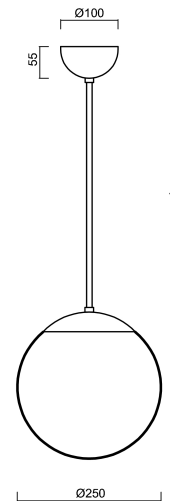

ISIS P2A PM

Product code: ISI70369

Type: LED-5L06E300Z11/PM2A/L100 C 3K#

Short description of the luminaire: Black colour | pendant LED light ON/OFF | PMMA shade | rod pendant 100 cm |

Technical data

Types of luminaires	Classic on/off
Mounting type	Suspended - rod
Base material	steel
Shade material	opal polymethyl methacrylate
Base color	black Ral9005
Shade color	white
Holding the shade	steel holder
Mounting location	ceiling
Width	250 mm
Length	250 mm
Height	250 mm
Diameter	ø 250 mm
Suspension length	1000 mm
mounting holes (diameter)	none
Energy Class	D
Impact strength	IK06
Operating temperature	from -20°C to +30°C

Electrical data

Power consumption	14 W
Ingress Protection	IP40
Socket	LED modul
terminal block	none
Automatic circuit breaker type B10A	72 pcs
Automatic circuit breaker type B16A	116 pcs
Automatic circuit breaker type C10A	72 pcs
Automatic circuit breaker type C16A	116 pcs
Number of LED drivers	1

Luminous data

Lum. flux of luminaire	2010 lm
Lum. flux of light source	2280 lm
Luminaire efficacy	143 lm/W
Chromaticity temperature	3000 K
Rated life time LED L80/B10	100000 hours
CRI	Ra80
MacAdam	3
Blue light hazard	Risk group 0

Eulum data for calculation programs are available at www.osmont.cz.