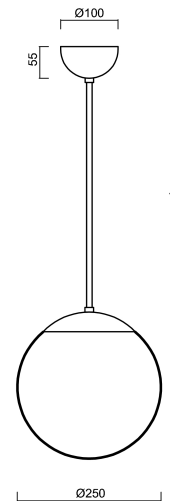

ISIS P2A PM

Product code: ISI70365

Type: LED-5L06E300Z11/PM2A/L20 C 3K#

Short description of the luminaire: Black colour | pendant LED light ON/OFF | PMMA shade | rod pendant 20 cm |

Technical data

Types of luminaires	Classic on/off
Mounting type	Suspended - rod
Base material	steel
Shade material	opal polymethyl methacrylate
Base color	black Ral9005
Shade color	white
Holding the shade	steel holder
Mounting location	ceiling
Width	250 mm
Length	250 mm
Height	250 mm
Diameter	ø 250 mm
Suspension length	200 mm
mounting holes (diameter)	none
Energy Class	D
Impact strength	IK06
Operating temperature	from -20°C to +30°C

Electrical data

Power consumption	14 W
Ingress Protection	IP40
Socket	LED modul
terminal block	none
Automatic circuit breaker type B10A	72 pcs
Automatic circuit breaker type B16A	116 pcs
Automatic circuit breaker type C10A	72 pcs
Automatic circuit breaker type C16A	116 pcs
Number of LED drivers	1

Luminous data

Lum. flux of luminaire	2010 lm
Lum. flux of light source	2280 lm
Luminaire efficacy	143 lm/W
Chromaticity temperature	3000 K
Rated life time LED L80/B10	100000 hours
CRI	Ra80
MacAdam	3
Blue light hazard	Risk group 0

Eulum data for calculation programs are available at www.osmont.cz.