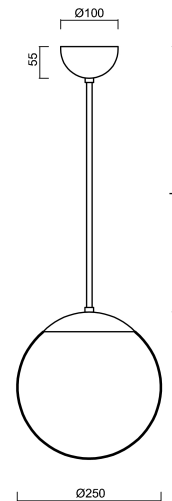

ISIS P2A PM

Z11/PM2A/L80 C*

WWW.OSMONT.CZ

ISIS P2A PM

Product code: ISI46893

Type: Z11/PM2A/L80 C*

Short description of the luminaire: Black colour | pendant E27 light ON/OFF | PMMA shade | rod pendant 80 cm |

Technical data

Types of luminaires	Classic on/off
Mounting type	Suspended - rod
Base material	steel
Shade material	opal polymethyl methacrylate
Base color	black Ral9005
Shade color	white
Holding the shade	steel holder
Mounting location	ceiling
Width	250 mm
Length	250 mm
Height	250 mm
Diameter	ø 250 mm
Suspension length	800 mm
mounting holes (diameter)	none
Impact strength	IK06
Operating temperature	from -20°C to +30°C

Electrical data

Power consumption	25 W
Ingress Protection	IP40
Socket	E27
terminal block	none

Luminous data

Blue light hazard	Risk group 0
-------------------	--------------

Eulum data for calculation programs are available at www.osmont.cz.

TECHNICAL SHEET

Logistical data

EAN	8591728208318
Warranty*	60 months

**The warranty for the batteries is valid for 36 months from the date of purchase.*

Additional assortment:

Lampshade

Product code	Name	Color	Picture	Drawing
20724	PM2A (250mm)	white		