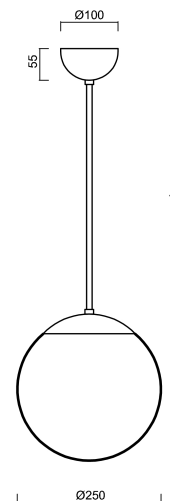

ISIS P2A PM

Z11/PM2A/L80 B HF*

WWW.OSMONT.CZ

ISIS P2A PM

Product code: ISI46884

Type: Z11/PM2A/L80 B HF*

Short description of the luminaire: White colour | pendant E27 light with HF sensor | PMMA shade | rod pendant 80 cm |

Technical data

Types of luminaires	Sensor
Mounting type	Suspended - rod
Base material	steel
Shade material	opal polymethyl methacrylate
Base color	white Ra9003
Shade color	white
Holding the shade	steel holder
Mounting location	ceiling
Width	250 mm
Length	250 mm
Height	250 mm
Diameter	ø 250 mm
Suspension length	800 mm
mounting holes (diameter)	none
Impact strength	IK06
Operating temperature	from -20°C to +30°C

Electrical data

Power consumption	25 W
Ingress Protection	IP40
Socket	E27
Sensor	HF
terminal block	none

Luminous data

Blue light hazard	Risk group 0
-------------------	--------------

Eulum data for calculation programs are available at www.osmont.cz.

TECHNICAL SHEET

Logistical data

EAN	8591728208226
Warranty*	60 months

**The warranty for the batteries is valid for 36 months from the date of purchase.*

Additional assortment:

Lampshade

Product code	Name	Color	Picture	Drawing
20724	PM2A (250mm)	white	