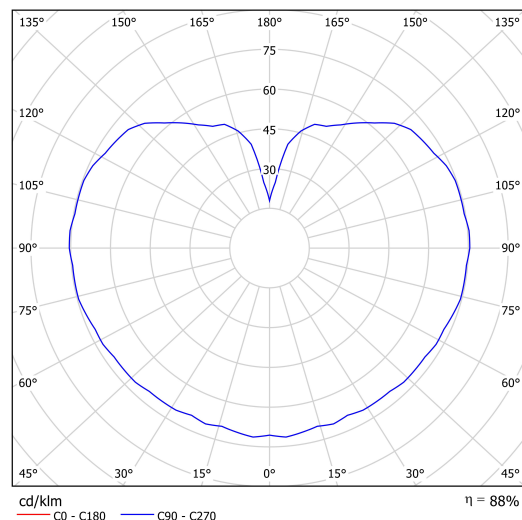

Technical data

Types of luminaires	Sensor
Mounting type	Suspended - rod
Base material	steel
Shade material	opal polymethyl methacrylate
Base color	white Ra9003
Shade color	white
Holding the shade	steel holder
Mounting location	ceiling
Width	250 mm
Length	250 mm
Height	250 mm
Diameter	ø 250 mm
Suspension length	800 mm
mounting holes (diameter)	none
Impact strength	IK06
Operating temperature	from -20°C to +30°C

Electrical data

Power consumption	25 W
Ingress Protection	IP40
Socket	E27
Sensor	HF
terminal block	none

Luminous data

Blue light hazard	Risk group 0
-------------------	--------------

Eulum data for calculation programs are available at www.osmont.cz.

TECHNICAL SHEET

Logistical data

EAN	8591728208226
Warranty*	60 months

**The warranty for the batteries is valid for 36 months from the date of purchase.*

Additional assortment:

Lampshade

Product code	Name	Color	Picture	Drawing
20724	PM2A (250mm)	white	