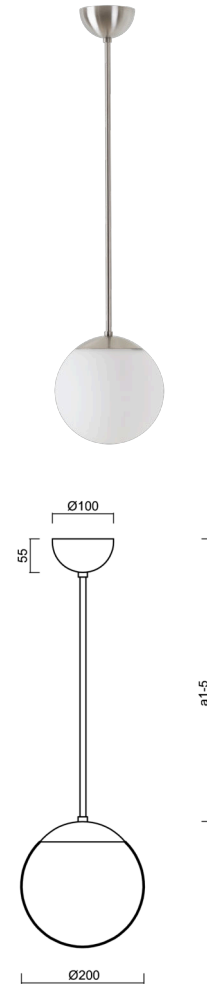

ISIS P1 PM-M

LED-5L05E500Z11/PM1M/a4 NB DALI 4K#

WWW.OSMONT.CZ

ISIS P1 PM-M

Product code: ISI72948

Type: LED-5L05E500Z11/PM1M/a4 NB DALI 4K#

Short description of the luminaire: Stainless brushed finish | pendant LED light | dimmable DALI | PMMA matt shade

Technical

Types of luminaires	Dimmable
Mounting type	Suspended - rod
Base material	stainless steel steel
Shade material	opal polymethyl methacrylate
Base color	brushed stainless steel
Shade color	white
Holding the shade	steel holder
Mounting location	ceiling
Width	200 mm
Length	200 mm
Height	200 mm
Diameter	ø 200 mm
Hinge length	800 mm
mounting holes (diameter)	none
Installation wire (diameter)	none
Energy Class	D
Impact strength	IK06
Operating temperature	from -20°C to +30°C

Electric

Power consumption	8 W
Ingress Protection	IP40
Socket	LED modul
terminal block	none
Automatic circuit breaker type B16A	45 pcs
Automatic circuit breaker type C16A	70 pcs

Luminous

Lum. flux of luminaire	1130 lm
Lum. flux of light source	1280 lm
Luminaire efficacy	141 lm/W
Temperature	4000 K
Rated life time LED L80/B10	100000 hours
CRI	Ra80
MacAdam	3
Blue light hazard	Risk group 0