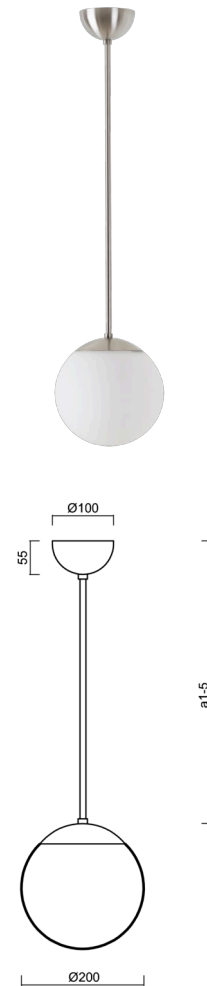

ISIS P1 PM-M

LED-5L05E500Z11/PM1M/a3 NB DALI 4K#

WWW.OSMONT.CZ

ISIS P1 PM-M

Product code: ISI72947

Type: LED-5L05E500Z11/PM1M/a3 NB DALI 4K#

Short description of the luminaire: Stainless brushed finish | pendant LED light | dimmable DALI | PMMA matt shade

Technical

Types of luminaires	Dimmable
Mounting type	Suspended - rod
Base material	stainless steel steel
Shade material	opal polymethyl methacrylate
Base color	brushed stainless steel
Shade color	white
Holding the shade	steel holder
Mounting location	ceiling
Width	200 mm
Length	200 mm
Height	200 mm
Diameter	ø 200 mm
Hinge length	600 mm
mounting holes (diameter)	none
Installation wire (diameter)	none
Energy Class	D
Impact strength	IK06
Operating temperature	from -20°C to +30°C

Electric

Power consumption	8 W
Ingress Protection	IP40
Socket	LED modul
terminal block	none
Automatic circuit breaker type B16A	45 pcs
Automatic circuit breaker type C16A	70 pcs

Luminous

Lum. flux of luminaire	1130 lm
Lum. flux of light source	1280 lm
Luminaire efficacy	141 lm/W
Temperature	4000 K
Rated life time LED L80/B10	100000 hours
CRI	Ra80
MacAdam	3
Blue light hazard	Risk group 0