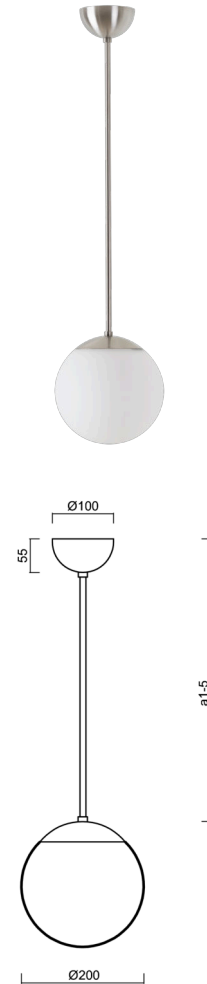

ISIS P1 PM-M

LED-5L05E500Z11/PM1M/a4 NB 4K#

WWW.OSMONT.CZ

ISIS P1 PM-M

Product code: ISI72943

Type: LED-5L05E500Z11/PM1M/a4 NB 4K#

Short description of the luminaire: Stainless brushed finish | pendant LED light | ON/OFF | PMMA matt shade

Technical

Types of luminaires	Classic on/off
Mounting type	Suspended - rod
Base material	stainless steel steel
Shade material	opal polymethyl methacrylate
Base color	brushed stainless steel
Shade color	white
Holding the shade	steel holder
Mounting location	ceiling
Width	200 mm
Length	200 mm
Height	200 mm
Diameter	ø 200 mm
Hinge length	800 mm
mounting holes (diameter)	none
Installation wire (diameter)	none
Energy Class	D
Impact strength	IK06
Operating temperature	from -20°C to +30°C

Electric

Power consumption	8 W
Ingress Protection	IP40
Socket	LED modul
terminal block	none
Automatic circuit breaker type B10A	50 pcs
Automatic circuit breaker type B16A	78 pcs
Automatic circuit breaker type C10A	84 pcs
Automatic circuit breaker type C16A	130 pcs