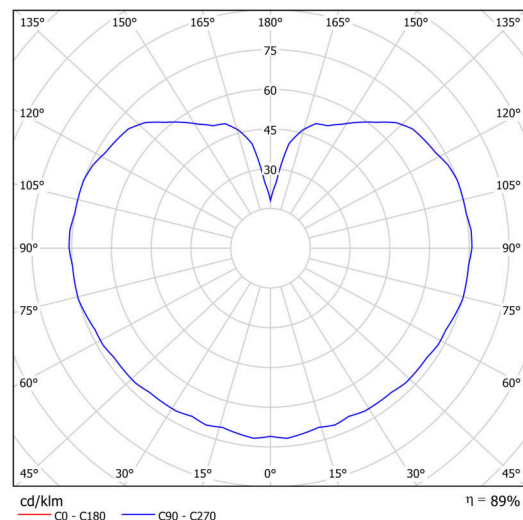

Technical

Types of luminaires	Classic on/off
Mounting type	Suspended - rod
Base material	stainless steel steel
Shade material	opal polymethyl methacrylate
Base color	brushed stainless steel
Shade color	white
Holding the shade	steel holder
Mounting location	ceiling
Width	200 mm
Length	200 mm
Height	200 mm
Diameter	ø 200 mm
Hinge length	800 mm
mounting holes (diameter)	none
Installation wire (diameter)	none
Energy Class	D
Impact strength	IK06
Operating temperature	from -20°C to +30°C

Luminous

Lum. flux of luminaire	1130 lm
Lum. flux of light source	1280 lm
Luminaire efficacy	141 lm/W
Temperature	4000 K
Rated life time LED L80/B10	100000 hours
CRI	Ra80
MacAdam	3
Blue light hazard	Risk group 0