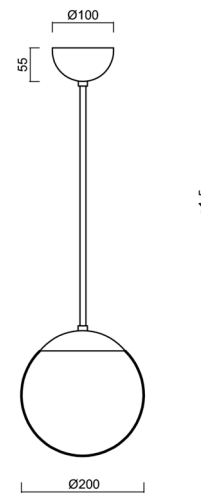

Technical

Types of luminaires	Dimmable
Mounting type	Suspended - rod
Base material	stainless steel steel
Shade material	opal polymethyl methacrylate
Base color	polished stainless steel
Shade color	white
Holding the shade	steel holder
Mounting location	ceiling
Width	200 mm
Length	200 mm
Height	200 mm
Diameter	ø 200 mm
Hinge length	1000 mm
mounting holes (diameter)	none
Installation wire (diameter)	none
Energy Class	D
Impact strength	IK06
Operating temperature	from -20°C to +30°C

Electric

Power consumption	8 W
Ingress Protection	IP40
Socket	LED modul
terminal block	none
Automatic circuit breaker type B16A	45 pcs
Automatic circuit breaker type C16A	70 pcs

Luminous

Lum. flux of luminaire	1130 lm
Lum. flux of light source	1280 lm
Luminaire efficacy	141 lm/W
Temperature	4000 K
Rated life time LED L80/B10	100000 hours
CRI	Ra80
MacAdam	3
Blue light hazard	Risk group 0

Eulum data for calculation programs are available at www.osmont.cz.

Logistic

EAN	8591728050016
Weight NTTO	1.4 Kg
Weight BTTO	2 Kg
Number of cartons	2 pcs
Package volume	0.02 m ³
Package 1 width	0.21 m
Package 1 length	0.21 m
Package 1 height	0.205 m
Warranty*	60 months