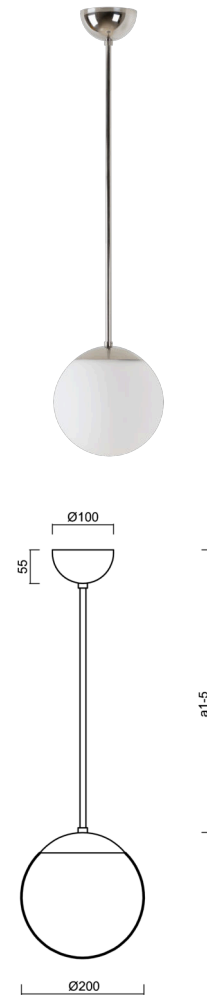

ISIS P1 PM-M

LED-5L05E500Z11/PM1M/a4 NL DALI 4K#

WWW.OSMONT.CZ

ISIS P1 PM-M

Product code: ISI72938

Type: LED-5L05E500Z11/PM1M/a4 NL DALI 4K#

Short description of the luminaire: Stainless polished finish | pendant LED light | dimmable DALI | PMMA matt shade

Technical

Types of luminaires	Dimmable
Mounting type	Suspended - rod
Base material	stainless steel steel
Shade material	opal polymethyl methacrylate
Base color	polished stainless steel
Shade color	white
Holding the shade	steel holder
Mounting location	ceiling
Width	200 mm
Length	200 mm
Height	200 mm
Diameter	ø 200 mm
Hinge length	800 mm
mounting holes (diameter)	none
Installation wire (diameter)	none
Energy Class	D
Impact strength	IK06
Operating temperature	from -20°C to +30°C

Electric

Power consumption	8 W
Ingress Protection	IP40
Socket	LED modul
terminal block	none
Automatic circuit breaker type B16A	45 pcs
Automatic circuit breaker type C16A	70 pcs

Luminous

Lum. flux of luminaire	1130 lm
Lum. flux of light source	1280 lm
Luminaire efficacy	141 lm/W
Temperature	4000 K
Rated life time LED L80/B10	100000 hours
CRI	Ra80
MacAdam	3
Blue light hazard	Risk group 0