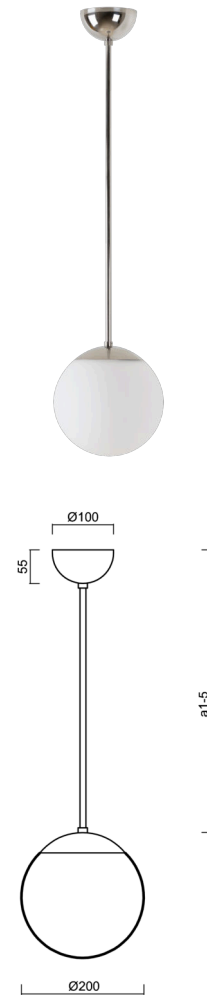

ISIS P1 PM-M

LED-5L05E500Z11/PM1M/a1 NL 4K#

WWW.OSMONT.CZ

ISIS P1 PM-M

Product code: ISI72930

Type: LED-5L05E500Z11/PM1M/a1 NL 4K#

Short description of the luminaire: Stainless polished finish | pendant LED light | ON/OFF | PMMA matt shade

Technical

Types of luminaires	Classic on/off
Mounting type	Suspended - rod
Base material	stainless steel steel
Shade material	opal polymethyl methacrylate
Base color	polished stainless steel
Shade color	white
Holding the shade	steel holder
Mounting location	ceiling
Width	200 mm
Length	200 mm
Height	200 mm
Diameter	ø 200 mm
Hinge length	200 mm
mounting holes (diameter)	none
Installation wire (diameter)	none
Energy Class	D
Impact strength	IK06
Operating temperature	from -20°C to +30°C

Electric

Power consumption	8 W
Ingress Protection	IP40
Socket	LED modul
terminal block	none
Automatic circuit breaker type B10A	50 pcs
Automatic circuit breaker type B16A	78 pcs
Automatic circuit breaker type C10A	84 pcs
Automatic circuit breaker type C16A	130 pcs