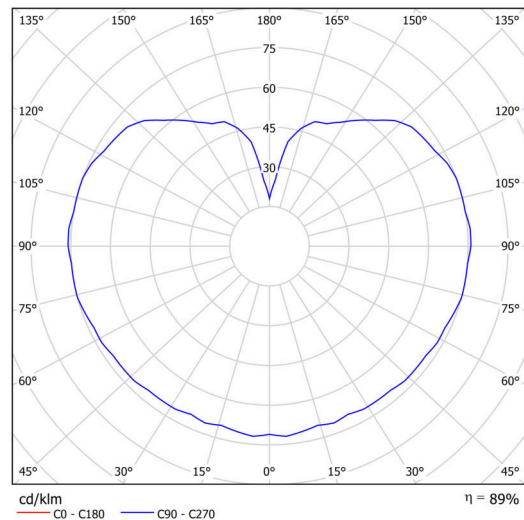

Technical

Types of luminaires	Classic on/off
Mounting type	Suspended - rod
Base material	brass
Shade material	opal polymethyl methacrylate
Base color	polished brass
Shade color	white
Holding the shade	steel holder
Mounting location	ceiling
Width	200 mm
Length	200 mm
Height	200 mm
Diameter	ø 200 mm
Hinge length	200 mm
mounting holes (diameter)	none
Installation wire (diameter)	none
Energy Class	D
Impact strength	IK06
Operating temperature	from -20°C to +30°C

Luminous

Lum. flux of luminaire	1130 lm
Lum. flux of light source	1280 lm
Luminaire efficacy	141 lm/W
Temperature	4000 K
Rated life time LED L80/B10	100000 hours
CRI	Ra80
MacAdam	3
Blue light hazard	Risk group 0