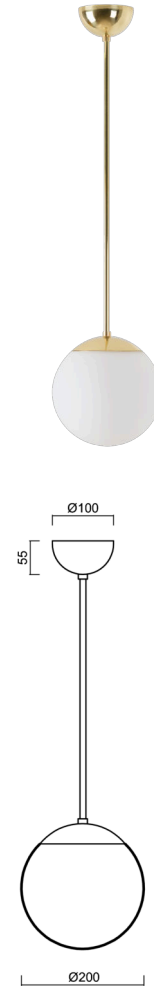

ISIS P1 PM-M

Product code: ISI72920

Type: LED-5L05E500Z11/PM1M/a1 MS 4K#

Short description of the luminaire: Brass polished finish | pendant LED light | ON/OFF | PMMA matt shade

Technical

Types of luminaires	Classic on/off
Mounting type	Suspended - rod
Base material	brass
Shade material	opal polymethyl methacrylate
Base color	polished brass
Shade color	white
Holding the shade	steel holder
Mounting location	ceiling
Width	200 mm
Length	200 mm
Height	200 mm
Diameter	ø 200 mm
Hinge length	200 mm
mounting holes (diameter)	none
Installation wire (diameter)	none
Energy Class	D
Impact strength	IK06
Operating temperature	from -20°C to +30°C

Electric

Power consumption	8 W
Ingress Protection	IP40
Socket	LED modul
terminal block	none
Automatic circuit breaker type B10A	50 pcs
Automatic circuit breaker type B16A	78 pcs
Automatic circuit breaker type C10A	84 pcs
Automatic circuit breaker type C16A	130 pcs

Luminous

Lum. flux of luminaire	1130 lm
Lum. flux of light source	1280 lm
Luminaire efficacy	141 lm/W
Temperature	4000 K
Rated life time LED L80/B10	100000 hours
CRI	Ra80
MacAdam	3
Blue light hazard	Risk group 0

Eulum data for calculation programs are available at www.osmont.cz.