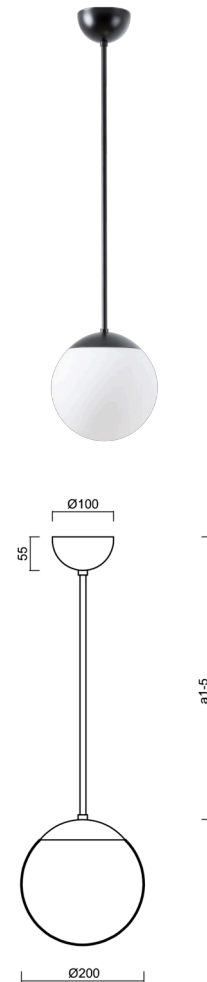

ISIS P1 PM-M

LED-5L05E500Z11/PM1M/a4 C DALI 4K#

WWW.OSMONT.CZ

ISIS P1 PM-M

Product code: ISI72918

Type: LED-5L05E500Z11/PM1M/a4 C DALI 4K#

Short description of the luminaire: Black color | pendant LED light | dimmable DALI | PMMA matt shade

Technical

Types of luminaires	Dimmable
Mounting type	Suspended - rod
Base material	steel
Shade material	opal polymethyl methacrylate
Base color	black Ral9005
Shade color	white
Holding the shade	steel holder
Mounting location	ceiling
Width	200 mm
Length	200 mm
Height	200 mm
Diameter	ø 200 mm
Hinge length	800 mm
mounting holes (diameter)	none
Installation wire (diameter)	none
Energy Class	D
Impact strength	IK06
Operating temperature	from -20°C to +30°C

Electric

Power consumption	8 W
Ingress Protection	IP40
Socket	LED modul
terminal block	none
Automatic circuit breaker type B16A	45 pcs
Automatic circuit breaker type C16A	70 pcs

Luminous

Lum. flux of luminaire	1130 lm
Lum. flux of light source	1280 lm
Luminaire efficacy	141 lm/W
Temperature	4000 K
Rated life time LED L80/B10	100000 hours
CRI	Ra80
MacAdam	3
Blue light hazard	Risk group 0