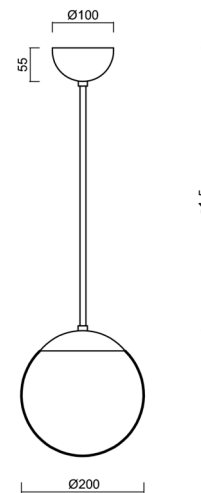

Technical

Types of luminaires	Classic on/off
Mounting type	Suspended - rod
Base material	steel
Shade material	opal polymethyl methacrylate
Base color	black Ral9005
Shade color	white
Holding the shade	steel holder
Mounting location	ceiling
Width	200 mm
Length	200 mm
Height	200 mm
Diameter	ø 200 mm
Hinge length	1000 mm
mounting holes (diameter)	none
Installation wire (diameter)	none
Energy Class	D
Impact strength	IK06
Operating temperature	from -20°C to +30°C

Eulum data for calculation programs are available at www.osmont.cz.

Logistic

EAN	8591728049768
Weight NTTO	1.4 Kg
Weight BTTO	2 Kg
Number of cartons	2 pcs
Package volume	0.02 m ³
Package 1 width	0.21 m
Package 1 length	0.21 m
Package 1 height	0.205 m
Warranty*	60 months