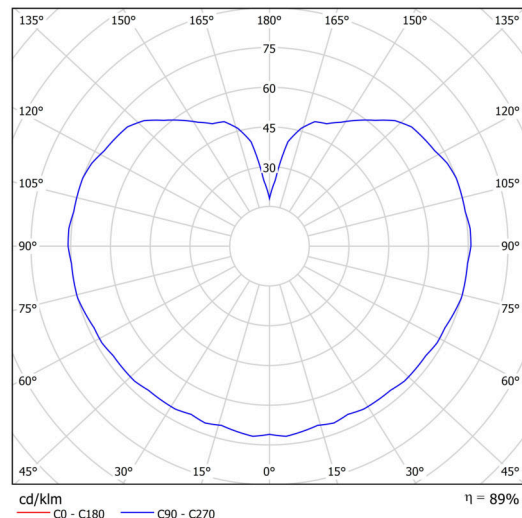

Technical

Types of luminaires	Classic on/off
Mounting type	Suspended - rod
Base material	steel
Shade material	opal polymethyl methacrylate
Base color	black Ral9005
Shade color	white
Holding the shade	steel holder
Mounting location	ceiling
Width	200 mm
Length	200 mm
Height	200 mm
Diameter	ø 200 mm
Hinge length	1000 mm
mounting holes (diameter)	none
Installation wire (diameter)	none
Energy Class	D
Impact strength	IK06
Operating temperature	from -20°C to +30°C

Luminous

Lum. flux of luminaire	1130 lm
Lum. flux of light source	1280 lm
Luminaire efficacy	141 lm/W
Temperature	4000 K
Rated life time LED L80/B10	100000 hours
CRI	Ra80
MacAdam	3
Blue light hazard	Risk group 0