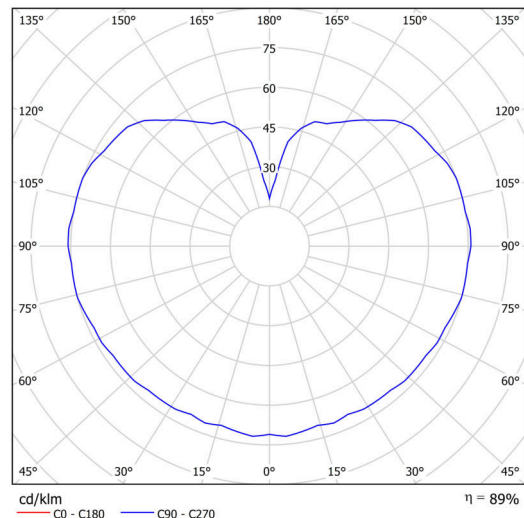

Technical

| | |
|------------------------------|------------------------------|
| Types of luminaires | Classic on/off |
| Mounting type | Suspended - rod |
| Base material | steel |
| Shade material | opal polymethyl methacrylate |
| Base color | black Ral9005 |
| Shade color | white |
| Holding the shade | steel holder |
| Mounting location | ceiling |
| Width | 200 mm |
| Length | 200 mm |
| Height | 200 mm |
| Diameter | ø 200 mm |
| Hinge length | 400 mm |
| mounting holes (diameter) | none |
| Installation wire (diameter) | none |
| Energy Class | D |
| Impact strength | IK06 |
| Operating temperature | from -20°C to +30°C |

Luminous

| | |
|-----------------------------|--------------|
| Lum. flux of luminaire | 1130 lm |
| Lum. flux of light source | 1280 lm |
| Luminaire efficacy | 141 lm/W |
| Temperature | 4000 K |
| Rated life time LED L80/B10 | 100000 hours |
| CRI | Ra80 |
| MacAdam | 3 |
| Blue light hazard | Risk group 0 |