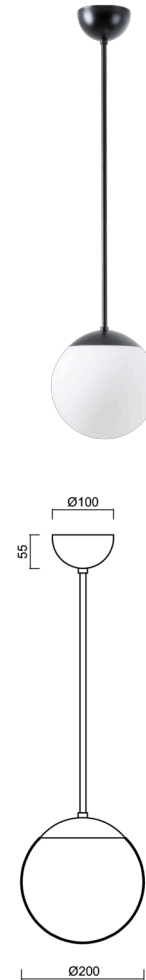

ISIS P1 PM-M

LED-5L05E500Z11/PM1M/a2 C 4K#

WWW.OSMONT.CZ

ISIS P1 PM-M

Product code: ISI72911

Type: LED-5L05E500Z11/PM1M/a2 C 4K#

Short description of the luminaire: Black color | pendant LED light | ON/OFF | PMMA matt shade

Technical

| | |
|------------------------------|------------------------------|
| Types of luminaires | Classic on/off |
| Mounting type | Suspended - rod |
| Base material | steel |
| Shade material | opal polymethyl methacrylate |
| Base color | black Ral9005 |
| Shade color | white |
| Holding the shade | steel holder |
| Mounting location | ceiling |
| Width | 200 mm |
| Length | 200 mm |
| Height | 200 mm |
| Diameter | ø 200 mm |
| Hinge length | 400 mm |
| mounting holes (diameter) | none |
| Installation wire (diameter) | none |
| Energy Class | D |
| Impact strength | IK06 |
| Operating temperature | from -20°C to +30°C |

Electric

| | |
|-------------------------------------|-----------|
| Power consumption | 8 W |
| Ingress Protection | IP40 |
| Socket | LED modul |
| terminal block | none |
| Automatic circuit breaker type B10A | 50 pcs |
| Automatic circuit breaker type B16A | 78 pcs |
| Automatic circuit breaker type C10A | 84 pcs |
| Automatic circuit breaker type C16A | 130 pcs |