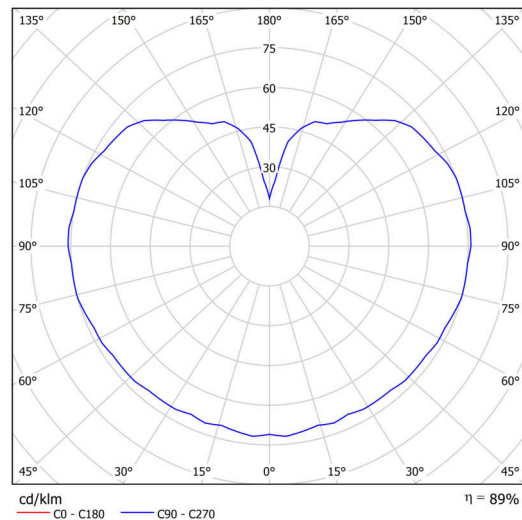

Technical

Types of luminaires	Classic on/off
Mounting type	Suspended - rod
Base material	steel
Shade material	opal polymethyl methacrylate
Base color	black Ral9005
Shade color	white
Holding the shade	steel holder
Mounting location	ceiling
Width	200 mm
Length	200 mm
Height	200 mm
Diameter	ø 200 mm
Hinge length	200 mm
mounting holes (diameter)	none
Installation wire (diameter)	none
Energy Class	D
Impact strength	IK06
Operating temperature	from -20°C to +30°C

Luminous

Lum. flux of luminaire	1130 lm
Lum. flux of light source	1280 lm
Luminaire efficacy	141 lm/W
Temperature	4000 K
Rated life time LED L80/B10	100000 hours
CRI	Ra80
MacAdam	3
Blue light hazard	Risk group 0