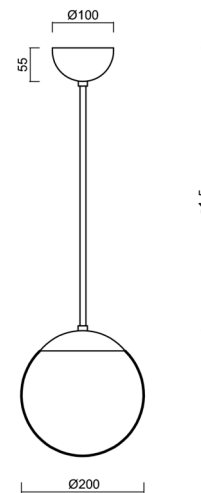

Technical

Types of luminaires	Classic on/off
Mounting type	Suspended - rod
Base material	steel
Shade material	opal polymethyl methacrylate
Base color	black Ral9005
Shade color	white
Holding the shade	steel holder
Mounting location	ceiling
Width	200 mm
Length	200 mm
Height	200 mm
Diameter	ø 200 mm
Hinge length	200 mm
mounting holes (diameter)	none
Installation wire (diameter)	none
Energy Class	D
Impact strength	IK06
Operating temperature	from -20°C to +30°C

Eulum data for calculation programs are available at www.osmont.cz.

Logistic

EAN	8591728049720
Weight NTTO	1.2 Kg
Weight BTTO	1.8 Kg
Number of cartons	2 pcs
Package volume	0.02 m ³
Package 1 width	0.21 m
Package 1 length	0.21 m
Package 1 height	0.205 m
Warranty*	60 months