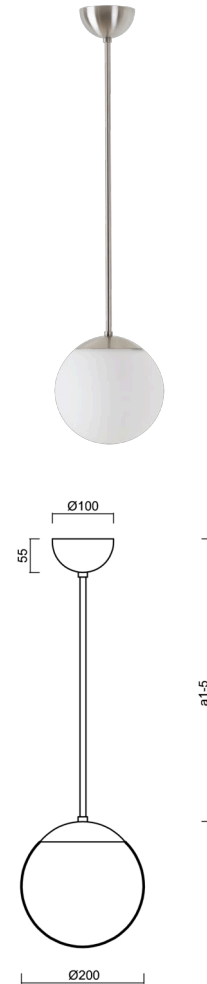

ISIS P1 PM-M

Product code: ISI72444

Type: LED-5L05E500Z11/PM1M/a5 NB 3K#

Short description of the luminaire: Stainless brushed finish | pendant LED light | ON/OFF | PMMA matt shade

Technical

Types of luminaires	Classic on/off
Mounting type	Suspended - rod
Base material	stainless steel steel
Shade material	opal polymethyl methacrylate
Base color	brushed stainless steel
Shade color	white
Holding the shade	steel holder
Mounting location	ceiling
Width	200 mm
Length	200 mm
Height	200 mm
Diameter	ø 200 mm
Hinge length	1000 mm
mounting holes (diameter)	none
Installation wire (diameter)	none
Energy Class	D
Impact strength	IK06

Electric

Power consumption	8 W
Ingress Protection	IP40
Socket	LED modul
terminal block	none
Automatic circuit breaker type B10A	50 pcs
Automatic circuit breaker type B16A	78 pcs
Automatic circuit breaker type C10A	84 pcs
Automatic circuit breaker type C16A	130 pcs

Luminous

Lum. flux of luminaire	1080 lm
Lum. flux of light source	1230 lm
Luminaire efficacy	135 lm/W
Temperature	3000 K
Rated life time LED L80/B10	100000 hours
CRI	Ra80
MacAdam	3
Blue light hazard	Risk group 0

Eulum data for calculation programs are available at www.osmont.cz.