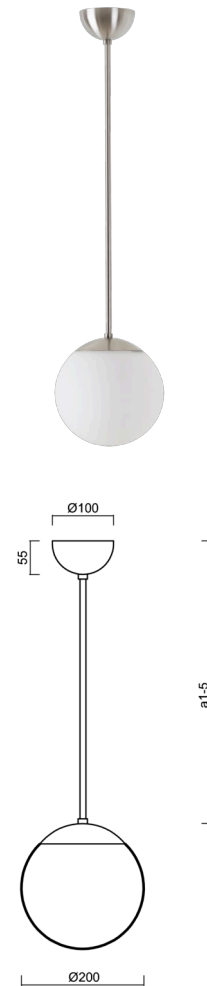

ISIS P1 PM-M

LED-5L05E500Z11/PM1M/a2 NB 3K#

WWW.OSMONT.CZ

ISIS P1 PM-M

Product code: ISI72441

Type: LED-5L05E500Z11/PM1M/a2 NB 3K#

Short description of the luminaire: Stainless brushed finish | pendant LED light | ON/OFF | PMMA matt shade

Technical

Types of luminaires	Classic on/off
Mounting type	Suspended - rod
Base material	stainless steel steel
Shade material	opal polymethyl methacrylate
Base color	brushed stainless steel
Shade color	white
Holding the shade	steel holder
Mounting location	ceiling
Width	200 mm
Length	200 mm
Height	200 mm
Diameter	ø 200 mm
Hinge length	400 mm
mounting holes (diameter)	none
Installation wire (diameter)	none
Energy Class	D
Impact strength	IK06
Operating temperature	from -20°C to +30°C

Electric

Power consumption	8 W
Ingress Protection	IP40
Socket	LED modul
terminal block	none
Automatic circuit breaker type B10A	50 pcs
Automatic circuit breaker type B16A	78 pcs
Automatic circuit breaker type C10A	84 pcs
Automatic circuit breaker type C16A	130 pcs