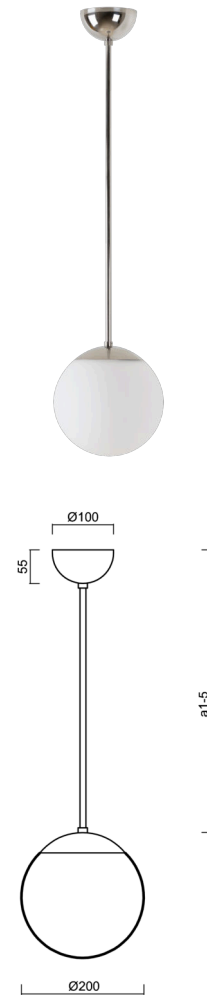

ISIS P1 PM-M

LED-5L05E500Z11/PM1M/a4 NL DALI 3K#

WWW.OSMONT.CZ

ISIS P1 PM-M

Product code: ISI72438

Type: LED-5L05E500Z11/PM1M/a4 NL DALI 3K#

Short description of the luminaire: Stainless polished finish | pendant LED light | dimmable DALI | PMMA matt shade

Technical

Types of luminaires	Dimmable
Mounting type	Suspended - rod
Base material	stainless steel steel
Shade material	opal polymethyl methacrylate
Base color	polished stainless steel
Shade color	white
Holding the shade	steel holder
Mounting location	ceiling
Width	200 mm
Length	200 mm
Height	200 mm
Diameter	ø 200 mm
Hinge length	800 mm
mounting holes (diameter)	none
Installation wire (diameter)	none
Energy Class	D
Impact strength	IK06
Operating temperature	from -20°C to +30°C

Electric

Power consumption	8 W
Ingress Protection	IP40
Socket	LED modul
terminal block	none
Automatic circuit breaker type B16A	45 pcs
Automatic circuit breaker type C16A	70 pcs

Luminous

Lum. flux of luminaire	1080 lm
Lum. flux of light source	1230 lm
Luminaire efficacy	135 lm/W
Temperature	3000 K
Rated life time LED L80/B10	100000 hours
CRI	Ra80
MacAdam	3
Blue light hazard	Risk group 0