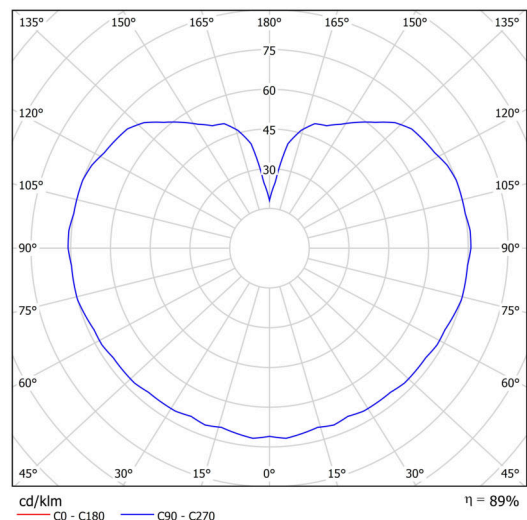

Luminous

Lum. flux of luminaire	1080 lm
Lum. flux of light source	1230 lm
Luminaire efficacy	135 lm/W
Temperature	3000 K
Rated life time LED L80/B10	100000 hours
CRI	Ra80
MacAdam	3
Blue light hazard	Risk group 0

Eulum data for calculation programs are available at www.osmont.cz.