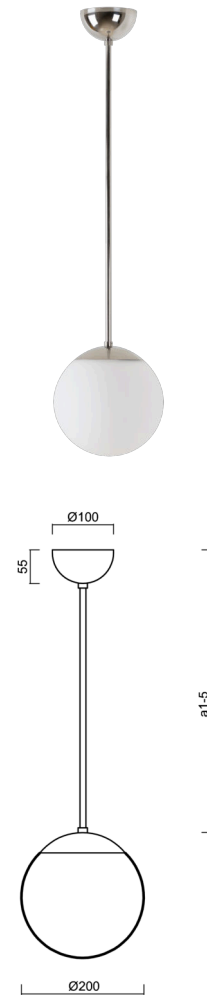

ISIS P1 PM-M

LED-5L05E500Z11/PM1M/a1 NL DALI 3K#

WWW.OSMONT.CZ

ISIS P1 PM-M

Product code: ISI72435

Type: LED-5L05E500Z11/PM1M/a1 NL DALI 3K#

Short description of the luminaire: Stainless polished finish | pendant LED light | dimmable DALI | PMMA matt shade

Technical

Types of luminaires	Dimmable
Mounting type	Suspended - rod
Base material	stainless steel steel
Shade material	opal polymethyl methacrylate
Base color	polished stainless steel
Shade color	white
Holding the shade	steel holder
Mounting location	ceiling
Width	200 mm
Length	200 mm
Height	200 mm
Diameter	ø 200 mm
Hinge length	200 mm
mounting holes (diameter)	none
Installation wire (diameter)	none
Energy Class	D
Impact strength	IK06
Operating temperature	from -20°C to +30°C

Electric

Power consumption	8 W
Ingress Protection	IP40
Socket	LED modul
terminal block	none
Automatic circuit breaker type B16A	45 pcs
Automatic circuit breaker type C16A	70 pcs

Luminous

Lum. flux of luminaire	1080 lm
Lum. flux of light source	1230 lm
Luminaire efficacy	135 lm/W
Temperature	3000 K
Rated life time LED L80/B10	100000 hours
CRI	Ra80
MacAdam	3
Blue light hazard	Risk group 0