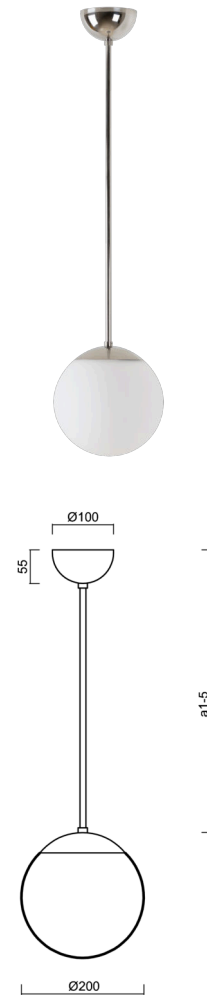

ISIS P1 PM-M

LED-5L05E500Z11/PM1M/a5 NL 3K#

WWW.OSMONT.CZ

ISIS P1 PM-M

Product code: ISI72434

Type: LED-5L05E500Z11/PM1M/a5 NL 3K#

Short description of the luminaire: Stainless polished finish | pendant LED light | ON/OFF | PMMA matt shade

Technical

Types of luminaires	Classic on/off
Mounting type	Suspended - rod
Base material	stainless steel steel
Shade material	opal polymethyl methacrylate
Base color	polished stainless steel
Shade color	white
Holding the shade	steel holder
Mounting location	ceiling
Width	200 mm
Length	200 mm
Height	200 mm
Diameter	ø 200 mm
Hinge length	1000 mm
mounting holes (diameter)	none
Installation wire (diameter)	none
Energy Class	D
Impact strength	IK06
Operating temperature	from -20°C to +30°C

Electric

Power consumption	8 W
Ingress Protection	IP40
Socket	LED modul
terminal block	none
Automatic circuit breaker type B10A	50 pcs
Automatic circuit breaker type B16A	78 pcs
Automatic circuit breaker type C10A	84 pcs
Automatic circuit breaker type C16A	130 pcs