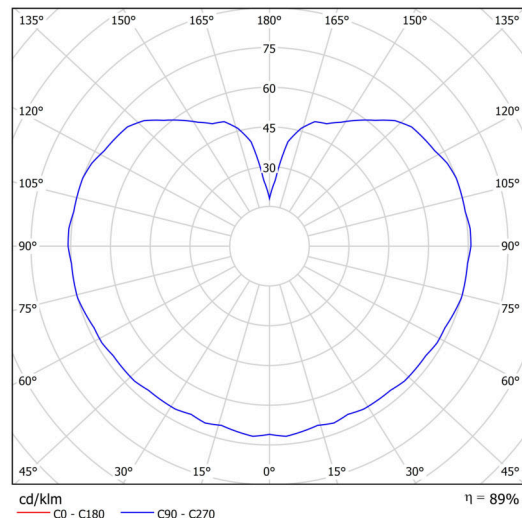

Technical

| | |
|------------------------------|------------------------------|
| Types of luminaires | Classic on/off |
| Mounting type | Suspended - rod |
| Base material | brass |
| Shade material | opal polymethyl methacrylate |
| Base color | polished brass |
| Shade color | white |
| Holding the shade | steel holder |
| Mounting location | ceiling |
| Width | 200 mm |
| Length | 200 mm |
| Height | 200 mm |
| Diameter | ø 200 mm |
| Hinge length | 800 mm |
| mounting holes (diameter) | none |
| Installation wire (diameter) | none |
| Energy Class | D |
| Impact strength | IK06 |
| Operating temperature | from -20°C to +30°C |

Luminous

| | |
|-----------------------------|--------------|
| Lum. flux of luminaire | 1080 lm |
| Lum. flux of light source | 1230 lm |
| Luminaire efficacy | 135 lm/W |
| Temperature | 3000 K |
| Rated life time LED L80/B10 | 100000 hours |
| CRI | Ra80 |
| MacAdam | 3 |
| Blue light hazard | Risk group 0 |