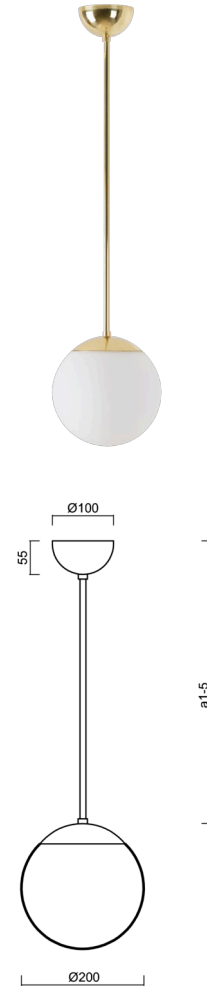

ISIS P1 PM-M

LED-5L05E500Z11/PM1M/a4 MS 3K#

WWW.OSMONT.CZ

ISIS P1 PM-M

Product code: ISI72423

Type: LED-5L05E500Z11/PM1M/a4 MS 3K#

Short description of the luminaire: Brass polished finish | pendant LED light | ON/OFF | PMMA matt shade

Technical

| | |
|------------------------------|------------------------------|
| Types of luminaires | Classic on/off |
| Mounting type | Suspended - rod |
| Base material | brass |
| Shade material | opal polymethyl methacrylate |
| Base color | polished brass |
| Shade color | white |
| Holding the shade | steel holder |
| Mounting location | ceiling |
| Width | 200 mm |
| Length | 200 mm |
| Height | 200 mm |
| Diameter | ø 200 mm |
| Hinge length | 800 mm |
| mounting holes (diameter) | none |
| Installation wire (diameter) | none |
| Energy Class | D |
| Impact strength | IK06 |
| Operating temperature | from -20°C to +30°C |

Electric

| | |
|-------------------------------------|-----------|
| Power consumption | 8 W |
| Ingress Protection | IP40 |
| Socket | LED modul |
| terminal block | none |
| Automatic circuit breaker type B10A | 50 pcs |
| Automatic circuit breaker type B16A | 78 pcs |
| Automatic circuit breaker type C10A | 84 pcs |
| Automatic circuit breaker type C16A | 130 pcs |