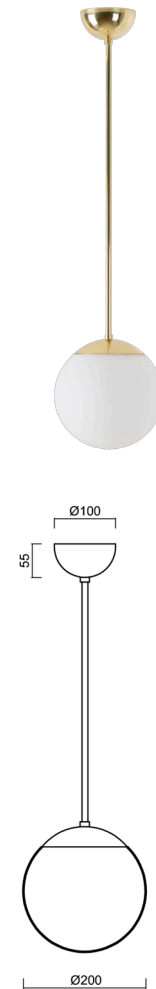

ISIS P1 PM-M

Product code: ISI72421

Type: LED-5L05E500Z11/PM1M/a2 MS 3K#

Short description of the luminaire: Brass polished finish | pendant LED light | ON/OFF | PMMA matt shade

Technical

Types of luminaires	Classic on/off
Mounting type	Suspended - rod
Base material	brass
Shade material	opal polymethyl methacrylate
Base color	polished brass
Shade color	white
Holding the shade	steel holder
Mounting location	ceiling
Width	200 mm
Length	200 mm
Height	200 mm
Diameter	ø 200 mm
Hinge length	400 mm
mounting holes (diameter)	none
Installation wire (diameter)	none
Energy Class	D
Impact strength	IK06
Operating temperature	from -20°C to +30°C

Electric

Power consumption	8 W
Ingress Protection	IP40
Socket	LED modul
terminal block	none
Automatic circuit breaker type B10A	50 pcs
Automatic circuit breaker type B16A	78 pcs
Automatic circuit breaker type C10A	84 pcs
Automatic circuit breaker type C16A	130 pcs

Luminous

Lum. flux of luminaire	1080 lm
Lum. flux of light source	1230 lm
Luminaire efficacy	135 lm/W
Temperature	3000 K
Rated life time LED L80/B10	100000 hours
CRI	Ra80
MacAdam	3
Blue light hazard	Risk group 0

Eulum data for calculation programs are available at www.osmont.cz.