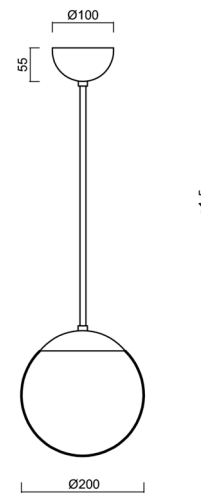

ISIS P1 PM-M

LED-5L05E500Z11/PM1M/a2 C DALI 3K#

WWW.OSMONT.CZ

ISIS P1 PM-M

Product code: ISI72416

Type: LED-5L05E500Z11/PM1M/a2 C DALI 3K#

Short description of the luminaire: Black color | pendant LED light | dimmable DALI | PMMA matt shade

Technical

Types of luminaires	Dimmable
Mounting type	Suspended - rod
Base material	steel
Shade material	opal polymethyl methacrylate
Base color	black Ral9005
Shade color	white
Holding the shade	steel holder
Mounting location	ceiling
Width	200 mm
Length	200 mm
Height	200 mm
Diameter	ø 200 mm
Hinge length	400 mm
mounting holes (diameter)	none
Installation wire (diameter)	none
Energy Class	D
Impact strength	IK06
Operating temperature	from -20°C to +30°C

Electric

Power consumption	8 W
Ingress Protection	IP40
Socket	LED modul
terminal block	none
Automatic circuit breaker type B16A	45 pcs
Automatic circuit breaker type C16A	70 pcs

Luminous

Lum. flux of luminaire	1080 lm
Lum. flux of light source	1230 lm
Luminaire efficacy	135 lm/W
Temperature	3000 K
Rated life time LED L80/B10	100000 hours
CRI	Ra80
MacAdam	3
Blue light hazard	Risk group 0

Eulum data for calculation programs are available at www.osmont.cz.

Logistic

EAN	8591728046989
Weight NTTO	1.25 Kg
Weight BTTO	1.85 Kg
Number of cartons	2 pcs
Package volume	0.02 m ³
Package 1 width	0.21 m
Package 1 length	0.21 m
Package 1 height	0.205 m
Warranty*	60 months