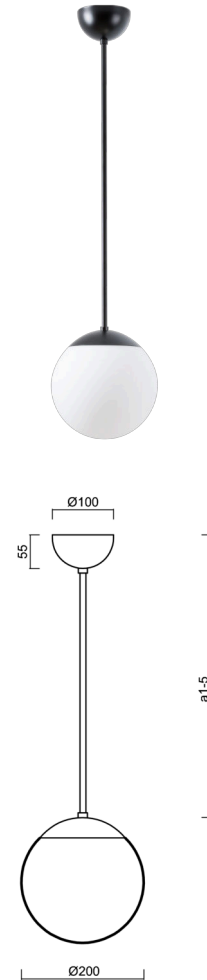

ISIS P1 PM-M

LED-5L05E500Z11/PM1M/a5 C 3K#

WWW.OSMONT.CZ

ISIS P1 PM-M

Product code: ISI72414

Type: LED-5L05E500Z11/PM1M/a5 C 3K#

Short description of the luminaire: Black color | pendant LED light | ON/OFF | PMMA matt shade

Technical

Types of luminaires	Classic on/off
Mounting type	Suspended - rod
Base material	steel
Shade material	opal polymethyl methacrylate
Base color	black Ral9005
Shade color	white
Holding the shade	steel holder
Mounting location	ceiling
Width	200 mm
Length	200 mm
Height	200 mm
Diameter	ø 200 mm
Hinge length	1000 mm
mounting holes (diameter)	none
Installation wire (diameter)	none
Energy Class	D
Impact strength	IK06
Operating temperature	from -20°C to +30°C

Electric

Power consumption	8 W
Ingress Protection	IP40
Socket	LED modul
terminal block	none
Automatic circuit breaker type B10A	50 pcs
Automatic circuit breaker type B16A	78 pcs
Automatic circuit breaker type C10A	84 pcs
Automatic circuit breaker type C16A	130 pcs