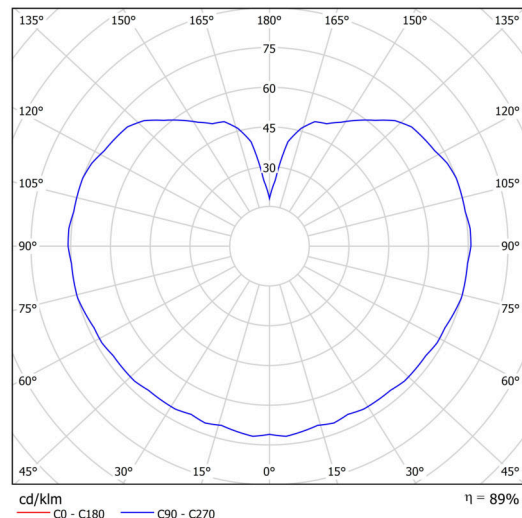

Technical

Types of luminaires	Classic on/off
Mounting type	Suspended - rod
Base material	steel
Shade material	opal polymethyl methacrylate
Base color	black Ral9005
Shade color	white
Holding the shade	steel holder
Mounting location	ceiling
Width	200 mm
Length	200 mm
Height	200 mm
Diameter	ø 200 mm
Hinge length	1000 mm
mounting holes (diameter)	none
Installation wire (diameter)	none
Energy Class	D
Impact strength	IK06
Operating temperature	from -20°C to +30°C

Luminous

Lum. flux of luminaire	1080 lm
Lum. flux of light source	1230 lm
Luminaire efficacy	135 lm/W
Temperature	3000 K
Rated life time LED L80/B10	100000 hours
CRI	Ra80
MacAdam	3
Blue light hazard	Risk group 0