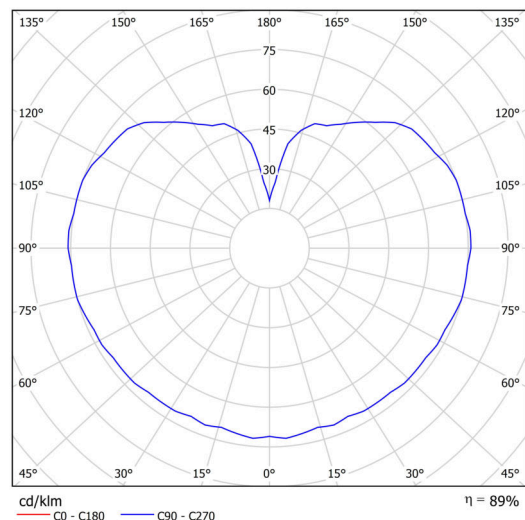

Technical

Types of luminaires	Classic on/off
Mounting type	Suspended - rod
Base material	steel
Shade material	opal polymethyl methacrylate
Base color	white Ra9003
Shade color	white
Holding the shade	steel holder
Mounting location	ceiling
Width	200 mm
Length	200 mm
Height	200 mm
Diameter	ø 200 mm
Hinge length	1000 mm
mounting holes (diameter)	none
Installation wire (diameter)	none
Energy Class	D
Impact strength	IK06
Operating temperature	from -20°C to +30°C

Luminous

Lum. flux of luminaire	1080 lm
Lum. flux of light source	1230 lm
Luminaire efficacy	135 lm/W
Temperature	3000 K
Rated life time LED L80/B10	100000 hours
CRI	Ra80
MacAdam	3
Blue light hazard	Risk group 0