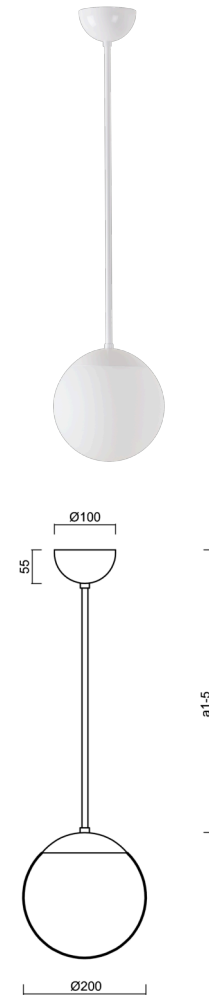

ISIS P1 PM-M

Product code: ISI72404

Type: LED-5L05E500Z11/PM1M/a5 B 3K#

Short description of the luminaire: White color | pendant LED light | ON/OFF | PMMA matt shade

Technical

Types of luminaires	Classic on/off
Mounting type	Suspended - rod
Base material	steel
Shade material	opal polymethyl methacrylate
Base color	white Ra9003
Shade color	white
Holding the shade	steel holder
Mounting location	ceiling
Width	200 mm
Length	200 mm
Height	200 mm
Diameter	ø 200 mm
Hinge length	1000 mm
mounting holes (diameter)	none
Installation wire (diameter)	none
Energy Class	D
Impact strength	IK06
Operating temperature	from -20°C to +30°C

Electric

Power consumption	8 W
Ingress Protection	IP40
Socket	LED modul
terminal block	none
Automatic circuit breaker type B10A	50 pcs
Automatic circuit breaker type B16A	78 pcs
Automatic circuit breaker type C10A	84 pcs
Automatic circuit breaker type C16A	130 pcs

Luminous

Lum. flux of luminaire	1080 lm
Lum. flux of light source	1230 lm
Luminaire efficacy	135 lm/W
Temperature	3000 K
Rated life time LED L80/B10	100000 hours
CRI	Ra80
MacAdam	3
Blue light hazard	Risk group 0

Eulum data for calculation programs are available at www.osmont.cz.