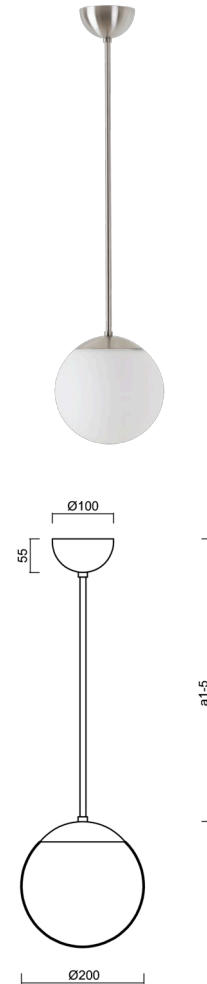

ISIS P1 PM-M

Product code: ISI71664

Type: Z11/PM1M/a5 NB

Short description of the luminaire: Stainless brushed pendant E27 light ON/OFF and PMMA matt shade.

Technical

Types of luminaires	Classic on/off
Mounting type	Suspended - rod
Base material	stainless steel steel
Shade material	opal polymethyl methacrylate
Base color	brushed stainless steel
Shade color	white
Holding the shade	steel holder
Mounting location	ceiling
Width	200 mm
Length	200 mm
Height	200 mm
Diameter	ø 200 mm
Hinge length	1000 mm
mounting holes (diameter)	none
Installation wire (diameter)	none
Impact strength	IK06
Operating temperature	from -20°C to +30°C

Electric

Voltage type	AC
AC voltage	220 - 240 V
Power consumption	25 W
Ingress Protection	IP40
Socket	E27
terminal block	none

Luminous

Blue light hazard	Risk group 0

Eulum data for calculation programs are available at www.osmont.cz.