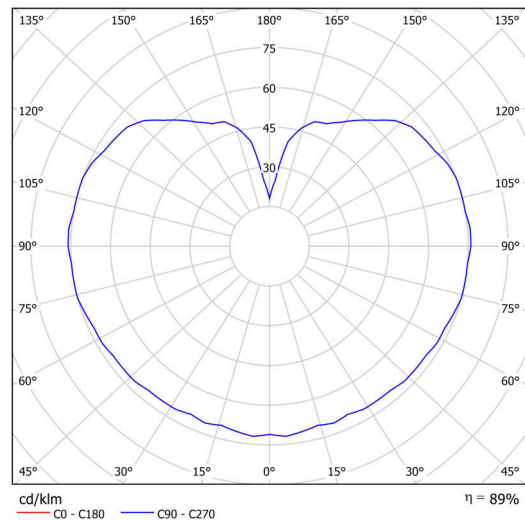

ISIS P1 PM-M

Product code: ISI71664

Type: Z11/PM1M/a5 NB

Short description of the luminaire: Stainless brushed pendant E27 light ON/OFF and PMMA matt shade.

Technical

Types of luminaires	Classic on/off
Mounting type	Suspended - rod
Base material	stainless steel steel
Shade material	opal polymethyl methacrylate
Base color	brushed stainless steel
Shade color	white
Holding the shade	steel holder
Mounting location	ceiling
Width	200 mm
Length	200 mm
Height	200 mm
Diameter	ø 200 mm
Hinge length	1000 mm
mounting holes (diameter)	none
Installation wire (diameter)	none
Impact strength	IK06
Operating temperature	from -20°C to +30°C

Electric

Voltage type	AC
AC voltage	220 - 240 V
Power consumption	25 W
Ingress Protection	IP40
Socket	E27
terminal block	none

Luminous

Blue light hazard	Risk group 0

Eulum data for calculation programs are available at www.osmont.cz.