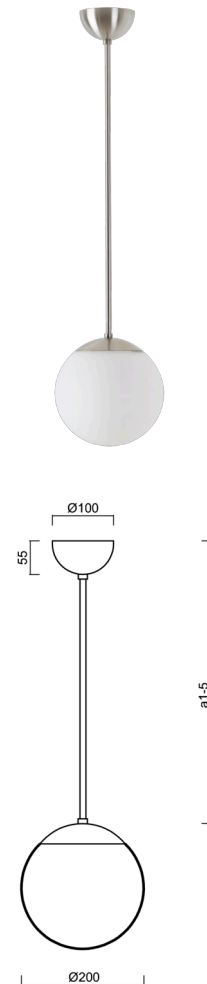

ISIS P1 PM-M

Z11/PM1M/a4 NB

WWW.OSMONT.CZ

ISIS P1 PM-M

Product code: ISI71663

Type: Z11/PM1M/a4 NB

Short description of the luminaire: Stainless brushed pendant E27 light ON/OFF and PMMA matt shade.

Technical

Types of luminaires	Classic on/off
Mounting type	Suspended - rod
Base material	stainless steel steel
Shade material	opal polymethyl methacrylate
Base color	brushed stainless steel
Shade color	white
Holding the shade	steel holder
Mounting location	ceiling
Width	200 mm
Length	200 mm
Height	200 mm
Diameter	ø 200 mm
Hinge length	800 mm
mounting holes (diameter)	none
Installation wire (diameter)	none
Impact strength	IK06
Operating temperature	from -20°C to +30°C

Electric

Voltage type	AC
AC voltage	220 - 240 V
Power consumption	25 W
Ingress Protection	IP40
Socket	E27
terminal block	none

Luminous

Blue light hazard	Risk group 0
-------------------	--------------

Eulum data for calculation programs are available at www.osmont.cz.