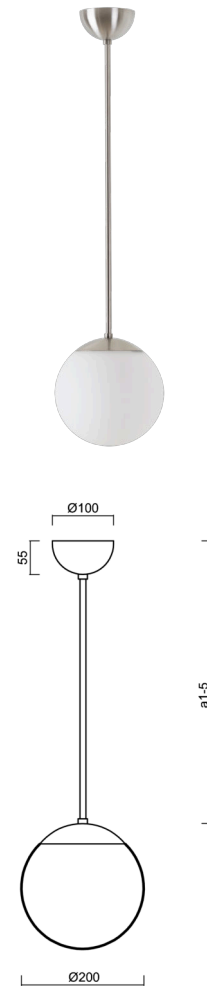

ISIS P1 PM-M

Z11/PM1M/a2 NB

WWW.OSMONT.CZ

ISIS P1 PM-M

Product code: ISI71661

Type: Z11/PM1M/a2 NB

Short description of the luminaire: Stainless brushed pendant E27 light ON/OFF and PMMA matt shade.

Technical

Types of luminaires	Classic on/off
Mounting type	Suspended - rod
Base material	stainless steel steel
Shade material	opal polymethyl methacrylate
Base color	brushed stainless steel
Shade color	white
Holding the shade	steel holder
Mounting location	ceiling
Width	200 mm
Length	200 mm
Height	200 mm
Diameter	ø 200 mm
Hinge length	400 mm
mounting holes (diameter)	none
Installation wire (diameter)	none
Impact strength	IK06
Operating temperature	from -20°C to +30°C

Electric

Voltage type	AC
AC voltage	220 - 240 V
Power consumption	25 W
Ingress Protection	IP40
Socket	E27
terminal block	none

Luminous

Blue light hazard	Risk group 0
-------------------	--------------

Eulum data for calculation programs are available at www.osmont.cz.