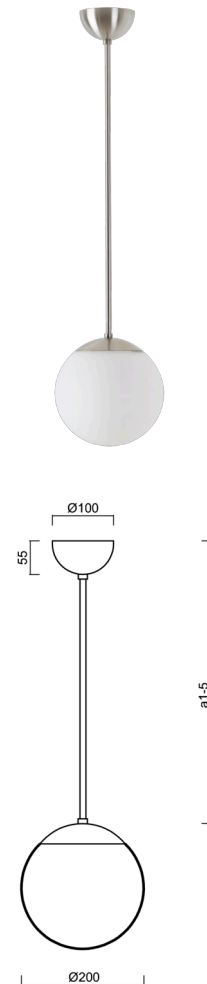

ISIS P1 PM-M

Z11/PM1M/a1 NB

WWW.OSMONT.CZ

ISIS P1 PM-M

Product code: ISI71660

Type: Z11/PM1M/a1 NB

Short description of the luminaire: Stainless brushed pendant E27 light ON/OFF and PMMA matt shade.

Technical

Types of luminaires	Classic on/off
Mounting type	Suspended - rod
Base material	stainless steel steel
Shade material	opal polymethyl methacrylate
Base color	brushed stainless steel
Shade color	white
Holding the shade	steel holder
Mounting location	ceiling
Width	200 mm
Length	200 mm
Height	200 mm
Diameter	ø 200 mm
Hinge length	200 mm
mounting holes (diameter)	none
Installation wire (diameter)	none
Impact strength	IK06
Operating temperature	from -20°C to +30°C

Electric

Voltage type	AC
AC voltage	220 - 240 V
Power consumption	25 W
Ingress Protection	IP40
Socket	E27
terminal block	none

Luminous

Blue light hazard	Risk group 0
-------------------	--------------

Eulum data for calculation programs are available at www.osmont.cz.