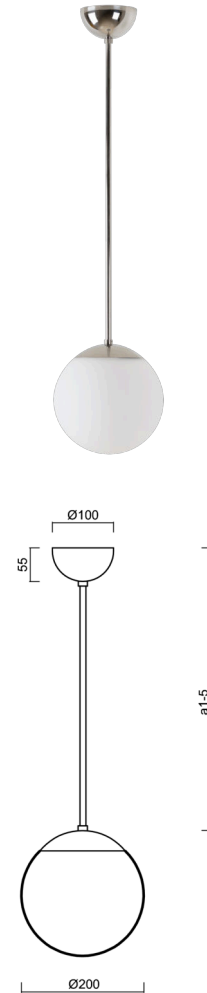

ISIS P1 PM-M

Z11/PM1M/a4 NL

WWW.OSMONT.CZ

ISIS P1 PM-M

Product code: ISI71658

Type: Z11/PM1M/a4 NL

Short description of the luminaire: Stainless polished pendant E27 light ON/OFF and PMMA matt shade.

Technical

Types of luminaires	Classic on/off
Mounting type	Suspended - rod
Base material	stainless steel steel
Shade material	opal polymethyl methacrylate
Base color	polished stainless steel
Shade color	white
Holding the shade	steel holder
Mounting location	ceiling
Width	200 mm
Length	200 mm
Height	200 mm
Diameter	ø 200 mm
Hinge length	800 mm
mounting holes (diameter)	none
Installation wire (diameter)	none
Impact strength	IK06
Operating temperature	from -20°C to +30°C

Electric

Voltage type	AC
AC voltage	220 - 240 V
Power consumption	25 W
Ingress Protection	IP40
Socket	E27
terminal block	none

Luminous

Blue light hazard	Risk group 0
-------------------	--------------

Eulum data for calculation programs are available at www.osmont.cz.

**The warranty for the batteries is valid for 12 months from the date of purchase.*

Additional assortment:

Lampshade

Product code	Name	Color	Description	Picture	Drawing
20623	PM1-M	white		