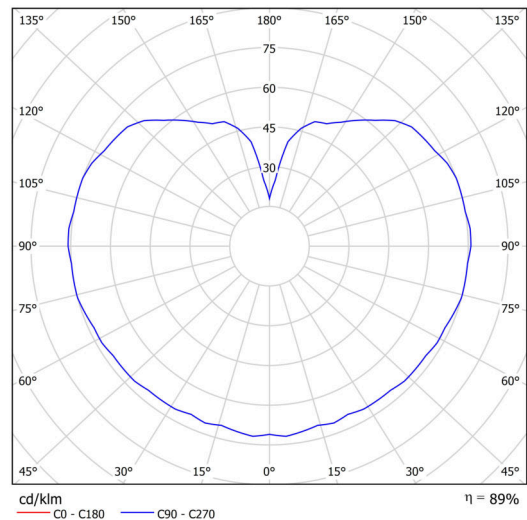

ISIS P1 PM-M

Product code: ISI71658

Type: Z11/PM1M/a4 NL

Short description of the luminaire: Stainless polished pendant E27 light ON/OFF and PMMA matt shade.

Technical

Types of luminaires	Classic on/off
Mounting type	Suspended - rod
Base material	stainless steel steel
Shade material	opal polymethyl methacrylate
Base color	polished stainless steel
Shade color	white
Holding the shade	steel holder
Mounting location	ceiling
Width	200 mm
Length	200 mm
Height	200 mm
Diameter	ø 200 mm
Hinge length	800 mm
mounting holes (diameter)	none
Installation wire (diameter)	none
Impact strength	IK06
Operating temperature	from -20°C to +30°C

Electric

Voltage type	AC
AC voltage	220 - 240 V
Power consumption	25 W
Ingress Protection	IP40
Socket	E27
terminal block	none

Luminous

Blue light hazard	Risk group 0

Eulum data for calculation programs are available at www.osmont.cz.